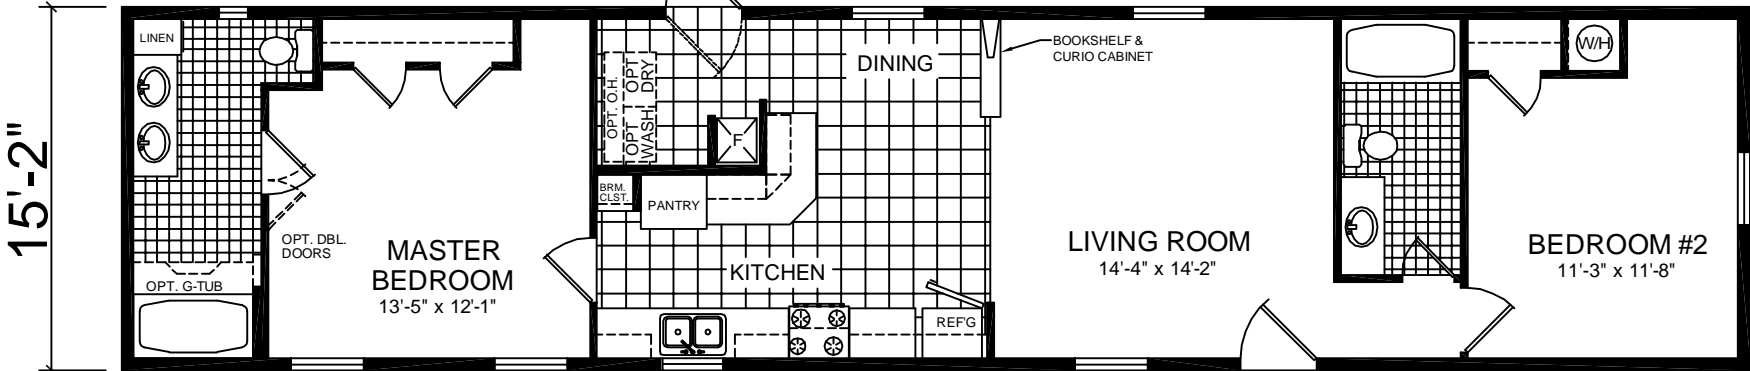

OPT. M. BATH

OPT. WALK-A-BAY

68'

**MODEL 548**

2 BEDROOM, 2 BATH  
TOTAL AREA: 1031 SQ. FT