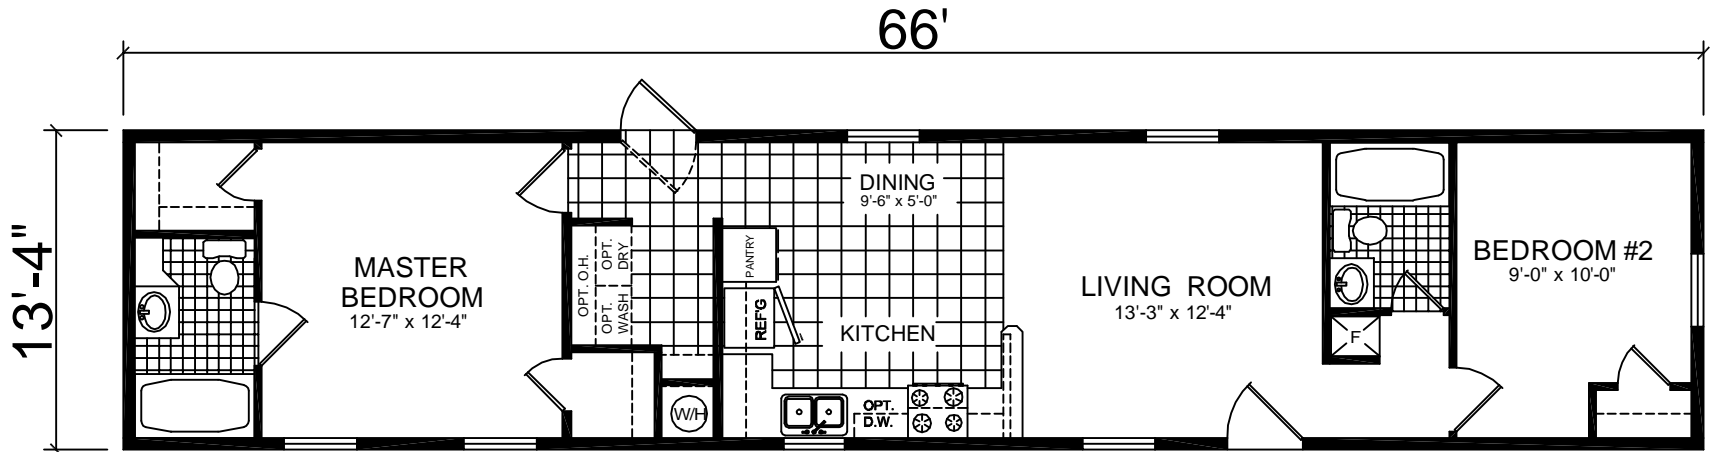

OPT. M. BATH

OPT. WALK-A-BAY

MODEL 610

2 BEDROOM, 2 BATH
 TOTAL AREA: 880 SQ. FT