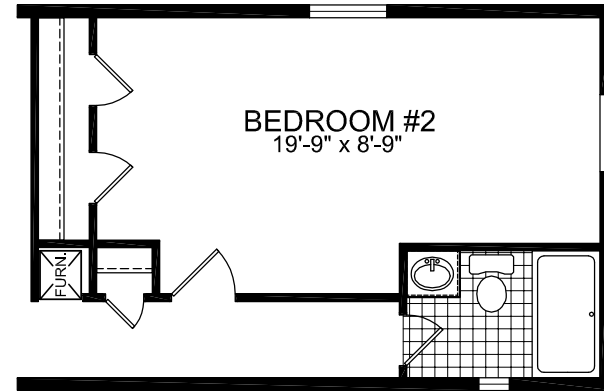

OPT. M. BATH

OPT. BEDROOM #2

76'

15'-2"

MODEL 625

3 BEDROOM, 2 BATH
 TOTAL AREA: 1153 SQ. FT.