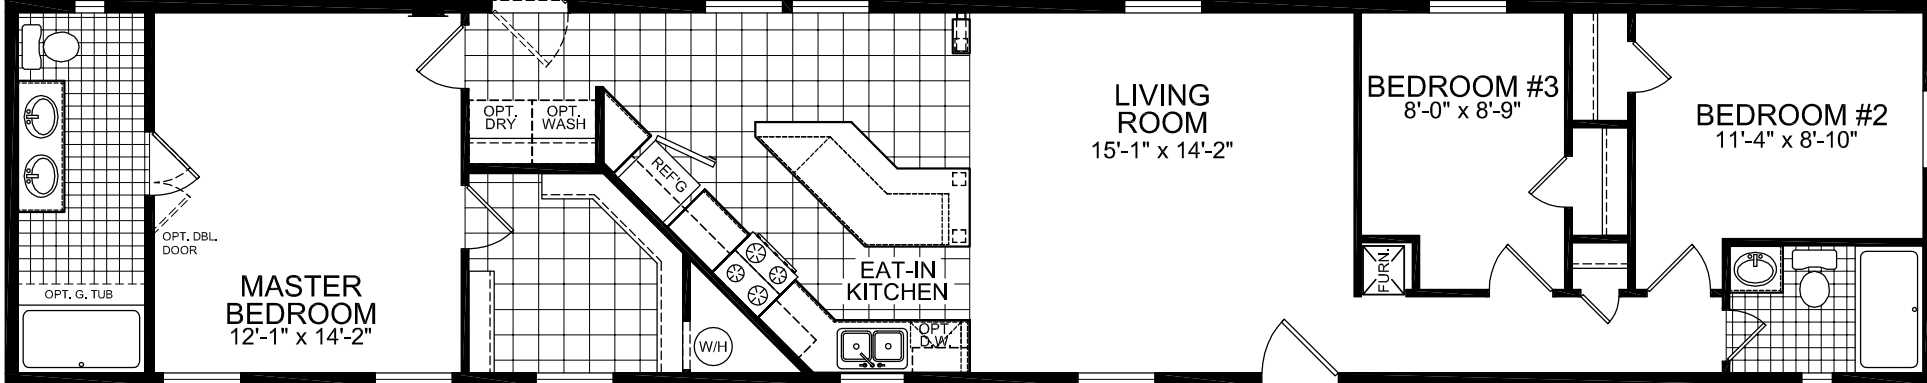

OPT. M. BATH

OPT. BEDROOM #2

76'

15'-2"

MODEL 625

3 BEDROOM, 2 BATH
 TOTAL AREA: 1153 SQ. FT.