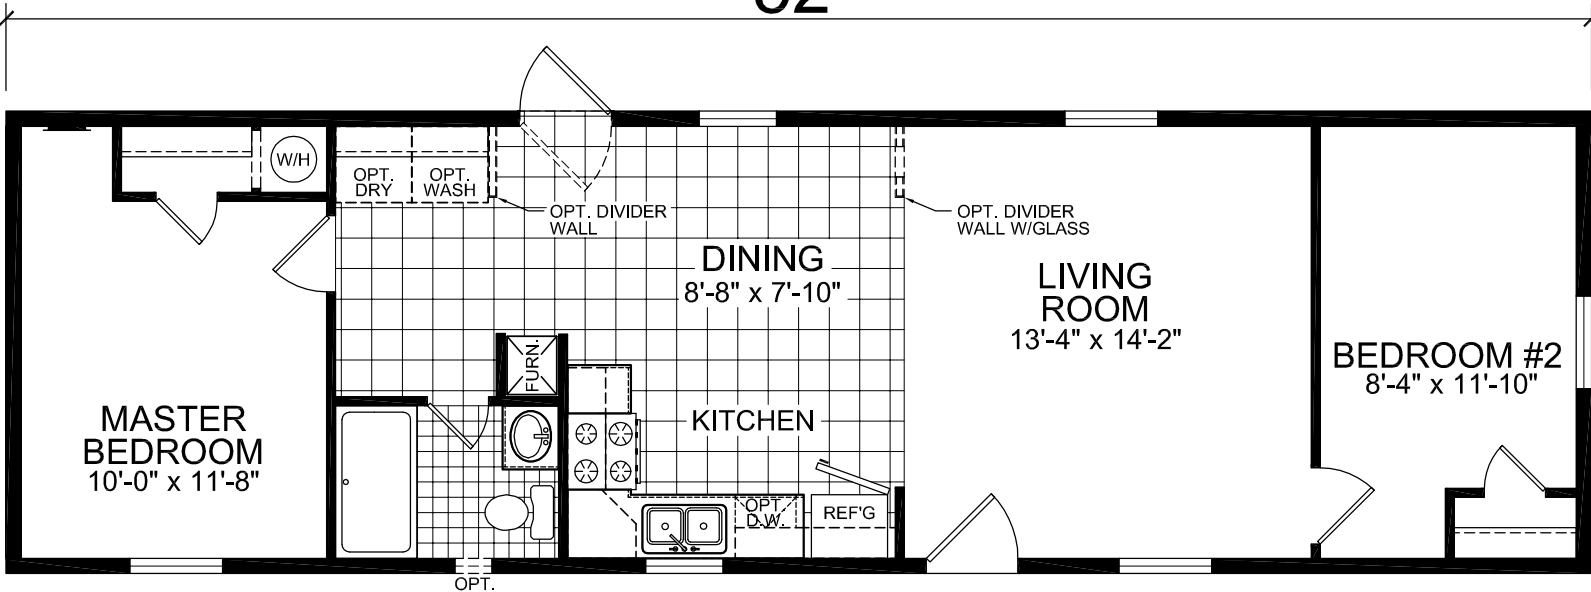

15'-2"

52'

OPT. WALK-A-BAY

MODEL 801-16
2 BEDROOM, 1 BATH
TOTAL AREA: 789 SQ. FT.