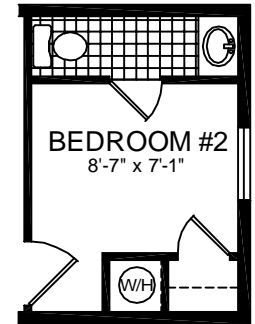

**MODEL 807**

2 BEDROOM, 1 BATH  
TOTAL AREA: 640 SQ. FT

OPT. HALF BATH

OPT. WALK-A-BAY