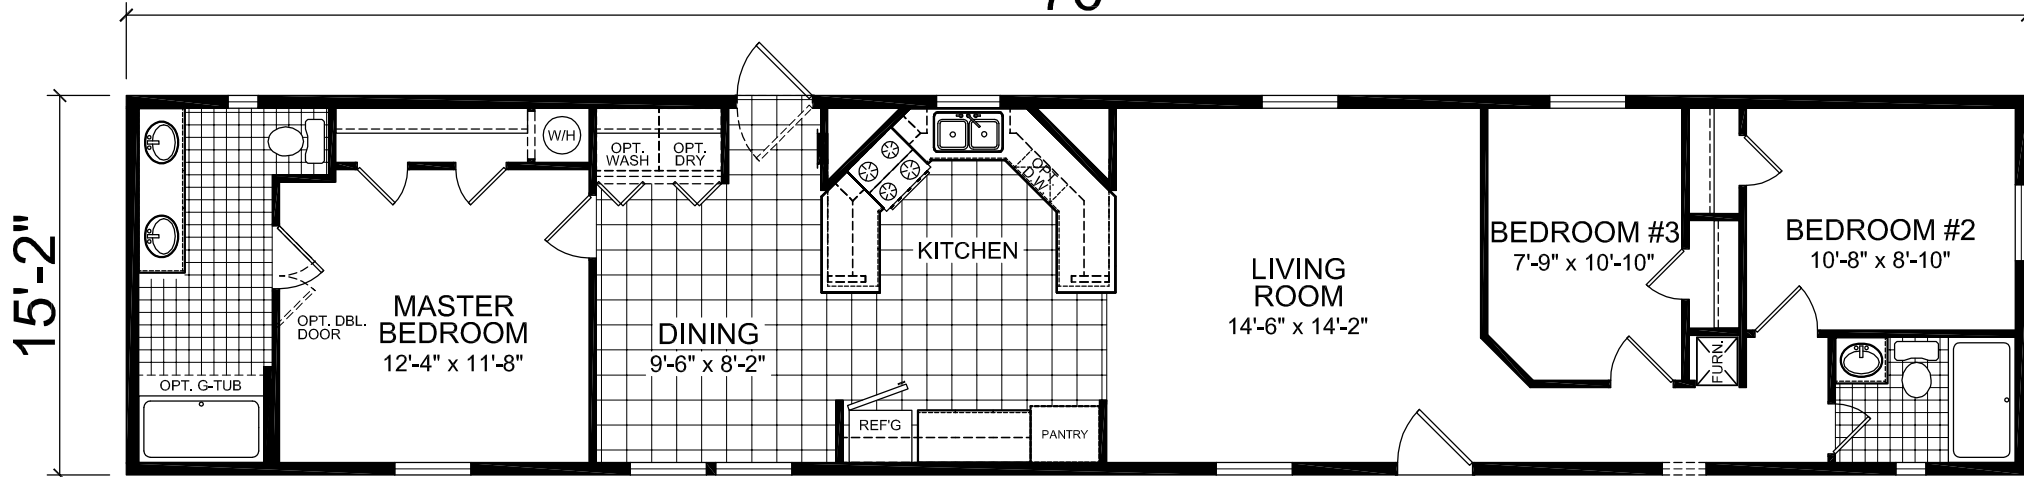

OPT. MASTER BATH

OPT. ULTIMATE KITCHEN

76'

MODEL 809

3 BEDROOM, 2 BATH
 TOTAL AREA: 1153 SQ. FT.