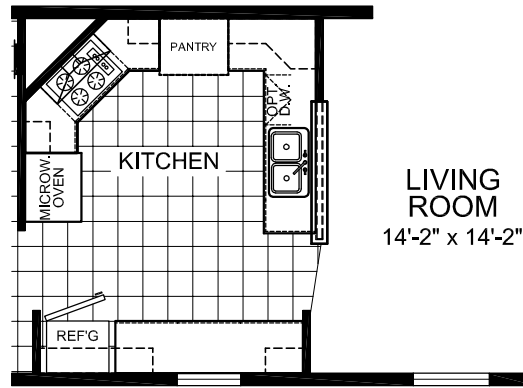

OPT. MASTER BATH

OPT. ULTIMATE KITCHEN

76'

MODEL 809

3 BEDROOM, 2 BATH
 TOTAL AREA: 1153 SQ. FT.