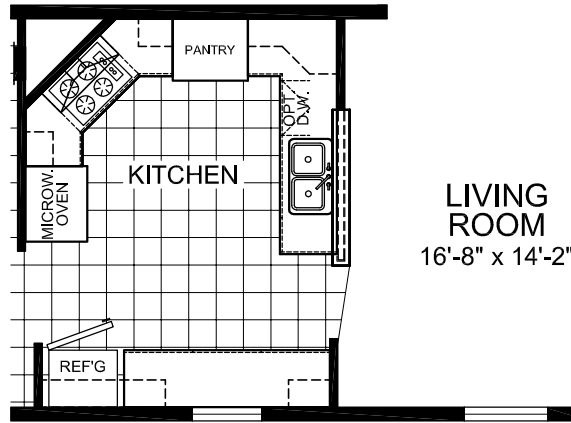

OPT. MASTER BATH

OPT. ULTIMATE KITCHEN

70'

15'-2"

**MODEL 810**

2 BEDROOM, 2 BATH  
TOTAL AREA: 1062 SQ. FT.