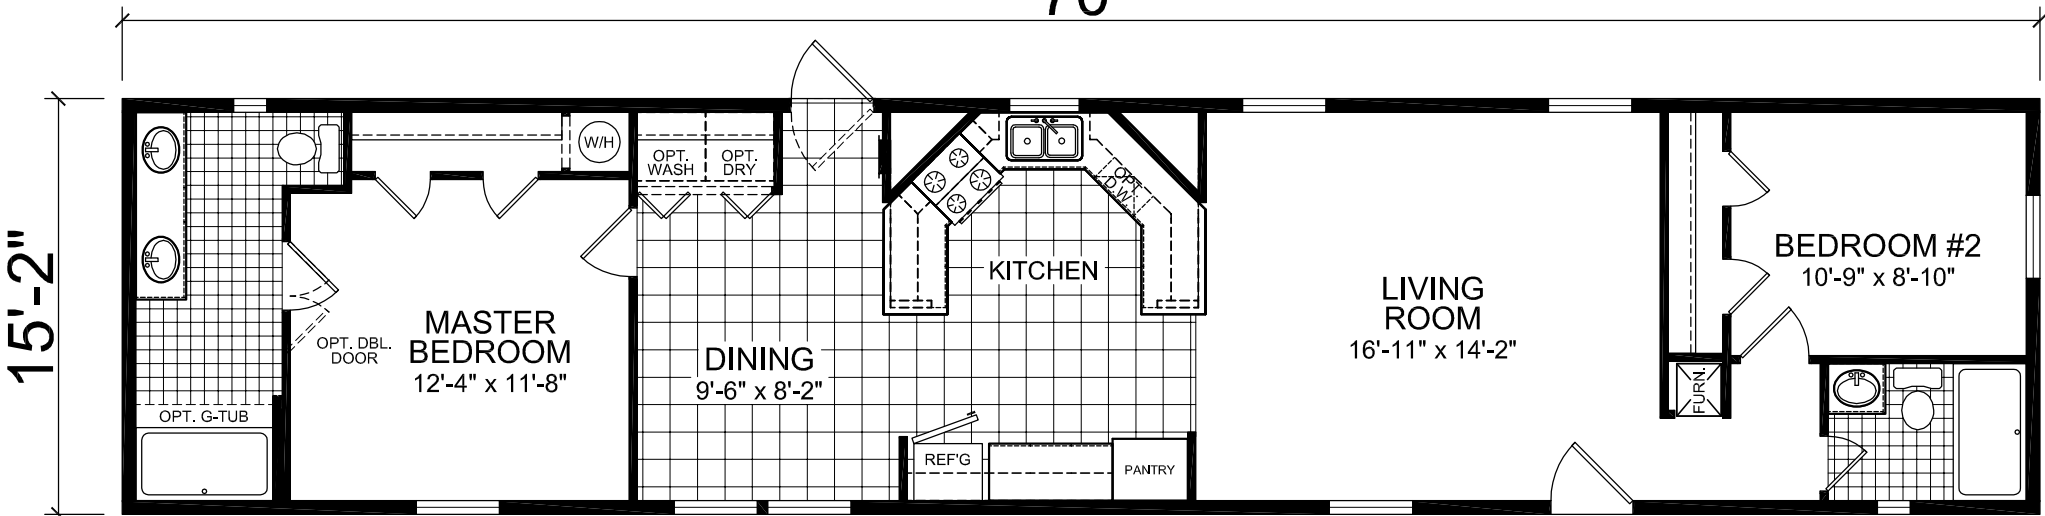

OPT. MASTER BATH

OPT. ULTIMATE KITCHEN

70'

15'-2"

**MODEL 810**

2 BEDROOM, 2 BATH  
TOTAL AREA: 1062 SQ. FT.