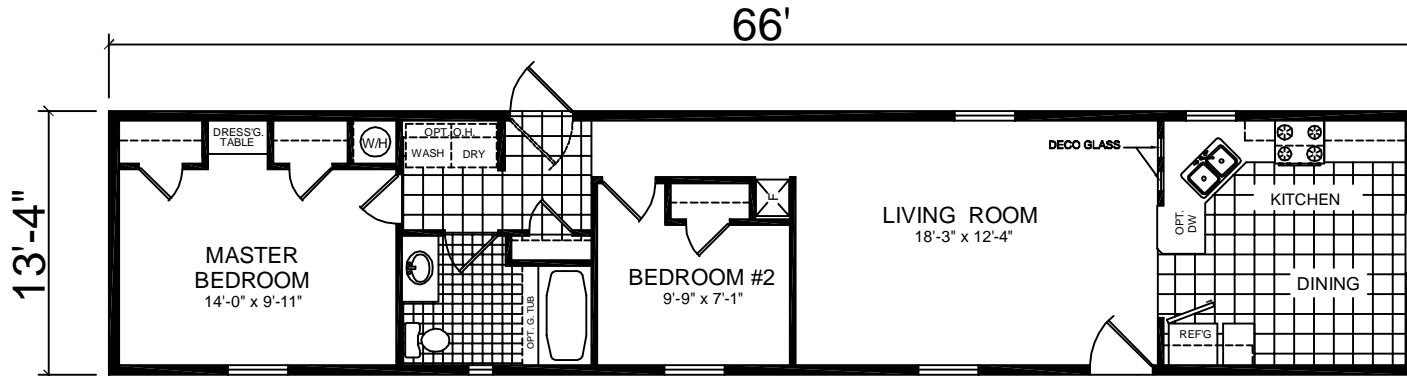

OPT. KITCHEN

OPT. WALK-A-BAY

MODEL 889

2 BEDROOM, 1 BATH
 TOTAL AREA: 880 SQ. FT