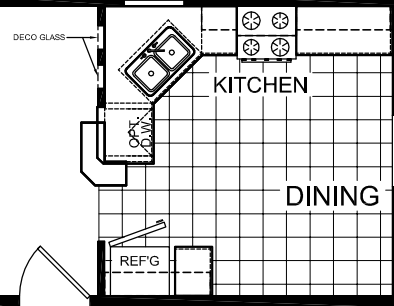

OPT. KITCHEN

66'

13'-4"

MODEL 890

3 BEDROOM, 1 BATH
TOTAL AREA: 880 SQ. FT.

OPT. WALK-A-BAY