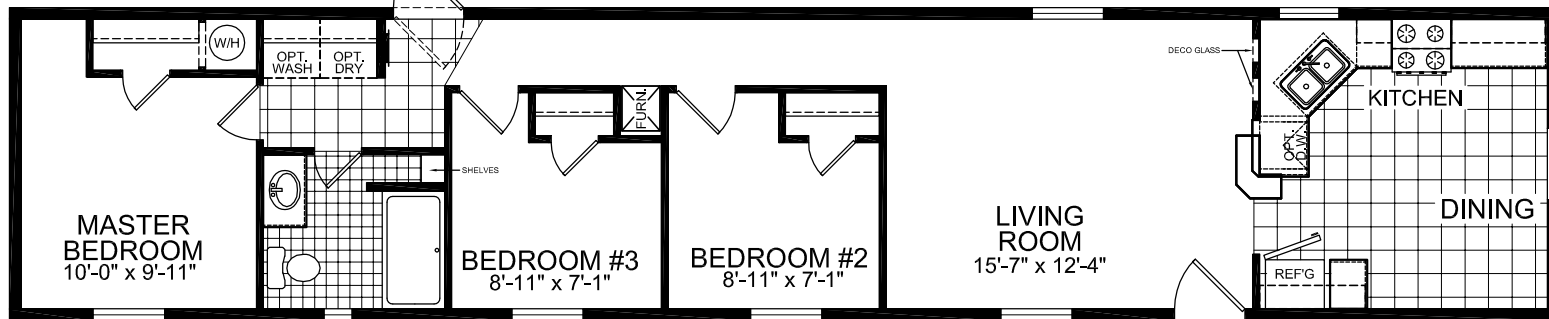

OPT. KITCHEN

66'

13'-4"

MODEL 890

3 BEDROOM, 1 BATH
TOTAL AREA: 880 SQ. FT.

OPT. WALK-A-BAY