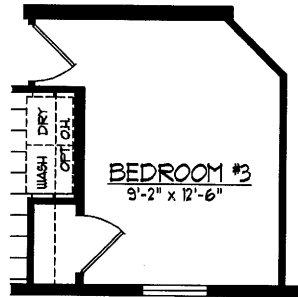

MODEL 212 2 BEDROOM WITH PORCH 28' x 64'
 ACTUAL DIMENSIONS 26'-8" x 60'-0"
 TOTAL AREA = 1600 SQ. FT

OPT. 3RD BEDROOM

OPT. BASEMENT ENTRY