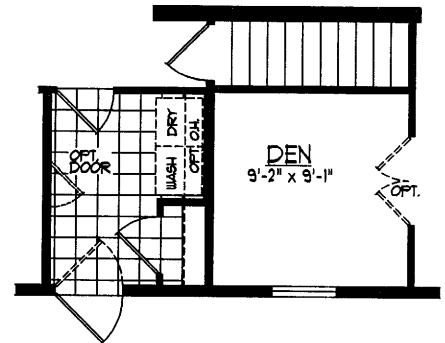

MODEL 212 2 BEDROOM WITH PORCH 28' x 64'
 ACTUAL DIMENSIONS 26'-8" x 60'-0"
 TOTAL AREA = 1600 SQ. FT

OPT. 3RD BEDROOM

OPT. BASEMENT ENTRY