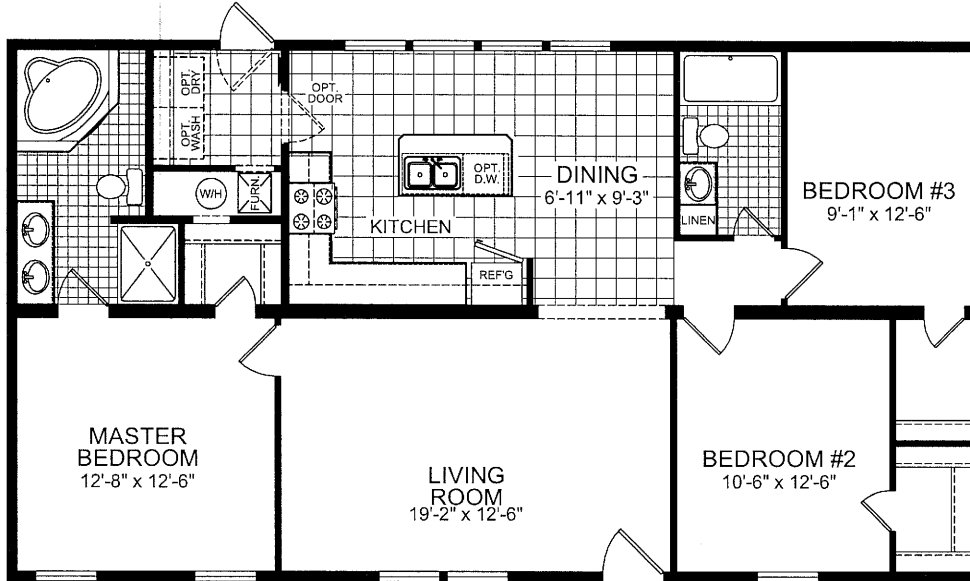

OPT. STAIRWELL

MODEL 07-606

3 BEDROOM, 2 BATH
 NOMINAL SIZE: 28' x 52'
 ACTUAL SIZE: 26'-8" x 48'-0"
 TOTAL AREA: 1280 SQ. FT.