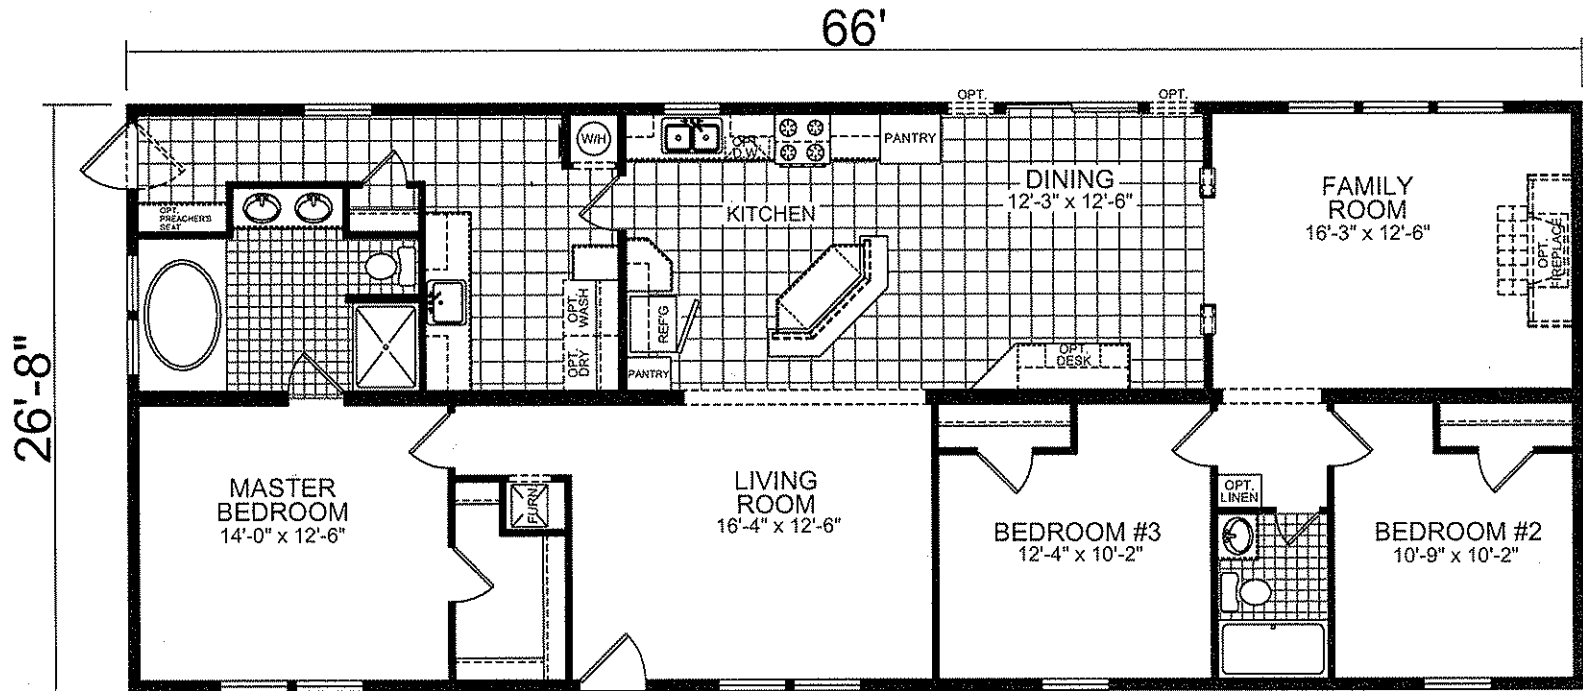

OPT. COMPUTER DESK OPT. ULTIMATE KITCHEN

MODEL 937
 3 BEDROOM, 2 BATH
 ACTUAL SIZE: 26'-8" x 66'-0"
 TOTAL AREA: 1760 SQ. FT.