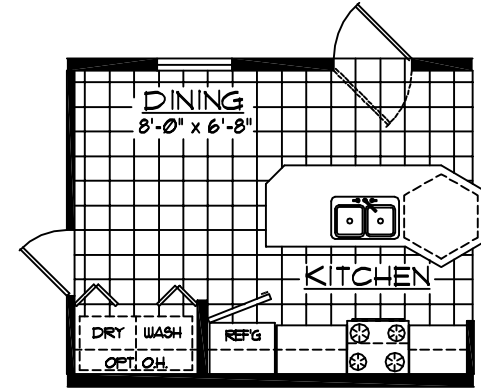

OPT. M. BATH

OPT. WALK-A-BAY

OPT. KITCHEN

OPT. SL. GL. DOOR

3 BEDROOM MODEL 024 14' x 80'
 ACTUAL DIMENSIONS 13'-4" x 76'-0"
 TOTAL AREA = 1013 SQ. FT