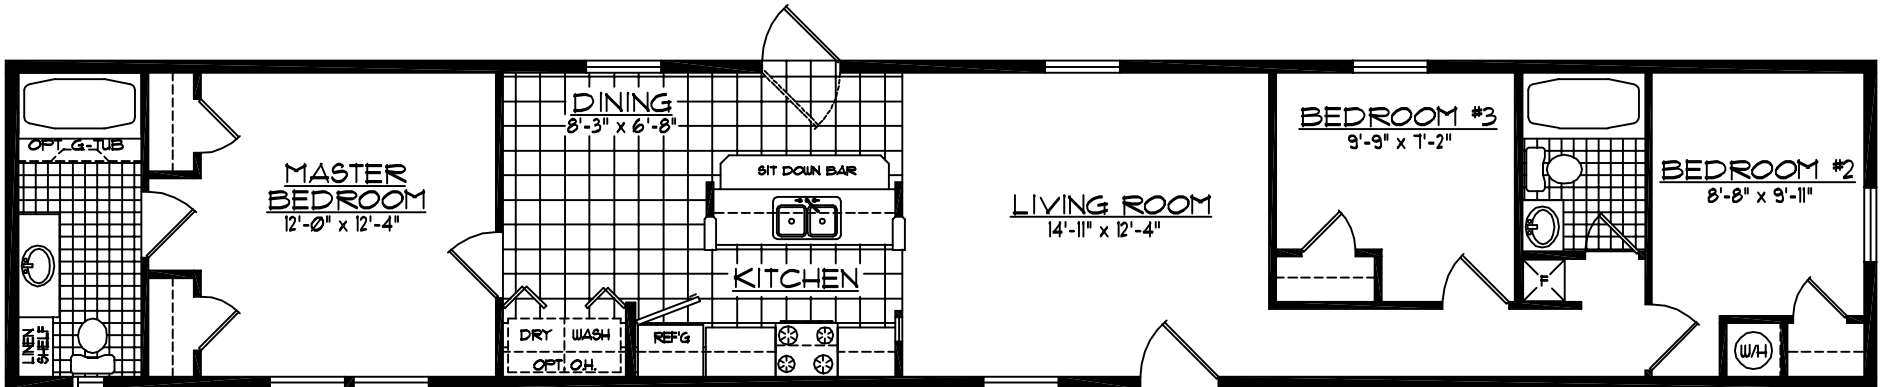

OPT. M. BATH

OPT. WALK-A-BAY

OPT. KITCHEN

OPT. SL. GL. DOOR

3 BEDROOM MODEL 024 14' x 80'
 ACTUAL DIMENSIONS 13'-4" x 76'-0"
 TOTAL AREA = 1013 SQ. FT