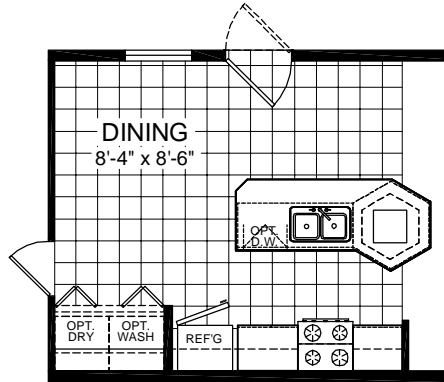

OPT. MASTER BATH

OPT. KITCHEN

OPT. WALK-A-BAY

MODEL 547

3 BEDROOM, 2 BATH

NOMINAL SIZE: 16' x 80'

ACTUAL SIZE: 15'-2" x 76'-0"

TOTAL AREA: 1153 SQ. FT.