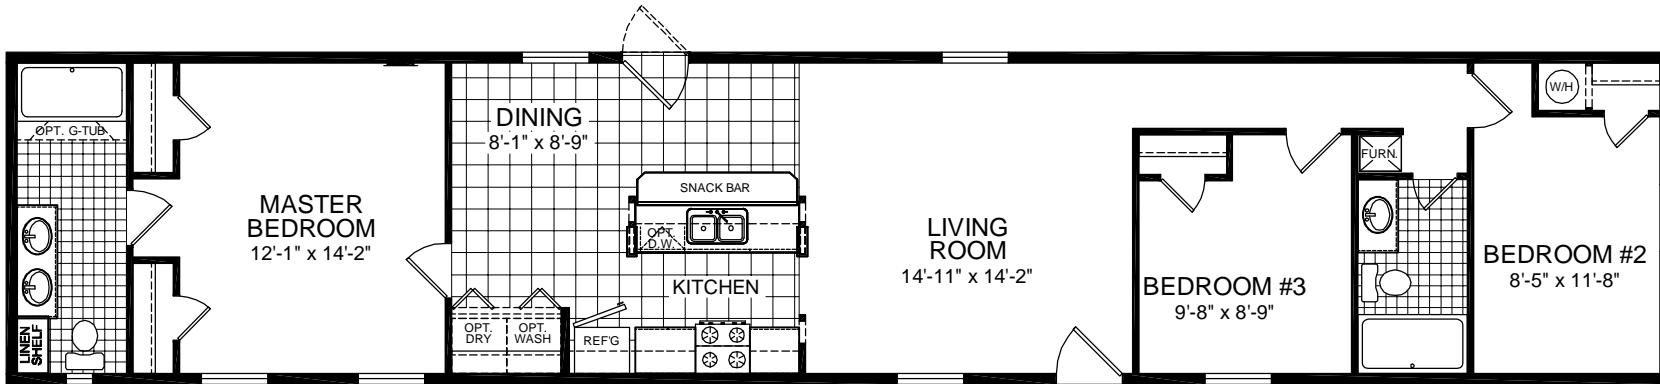

OPT. MASTER BATH

OPT. KITCHEN

OPT. WALK-A-BAY

MODEL 547

3 BEDROOM, 2 BATH

NOMINAL SIZE: 16' x 80'

ACTUAL SIZE: 15'-2" x 76'-0"

TOTAL AREA: 1153 SQ. FT.