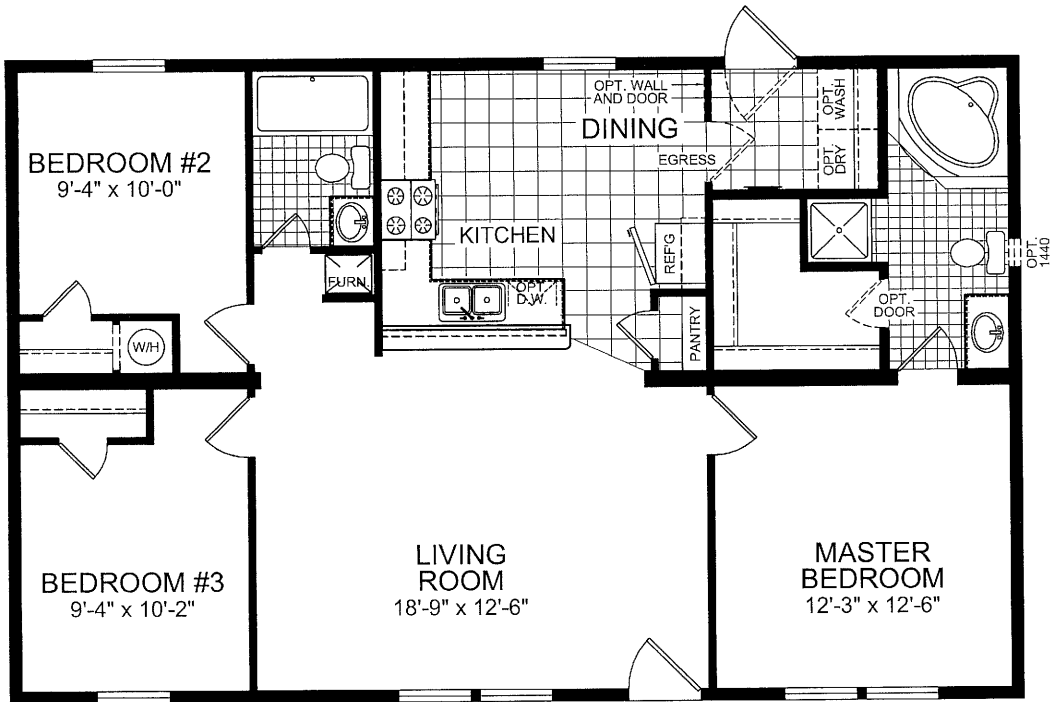

OPT. TRIPLE WINDOWS  
IN DINING ROOM

OPT.

MODEL 07-602

3 BEDROOM, 2 BATH  
NOMINAL SIZE: 28' x 46'  
ACTUAL SIZE: 26'-8" x 42'-0"  
TOTAL AREA: 1120 SQ. FT.