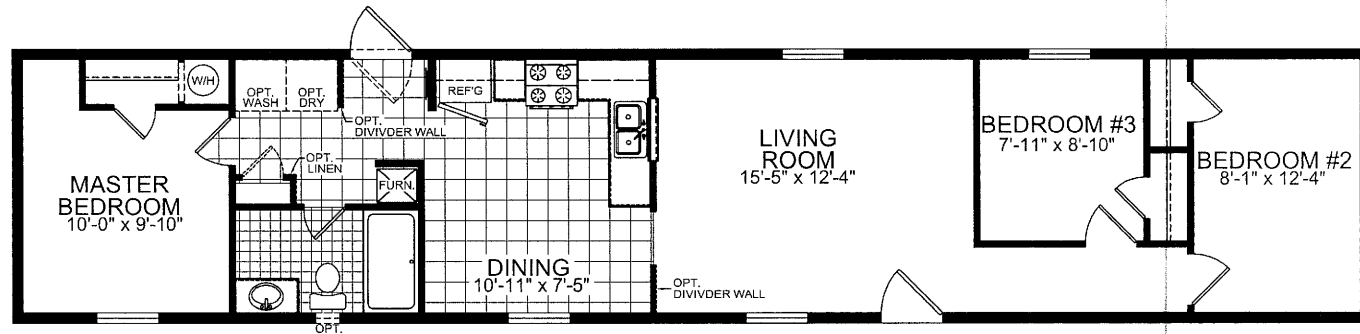

OPT. FULL BATH

OPT. HALF BATH

MODEL 007-619

3 BEDROOM, 1 BATH
 NOMINAL SIZE: 14' x 70'
 ACTUAL SIZE: 13'-4" x 66'-0"
 TOTAL AREA: 880 SQ. FT.