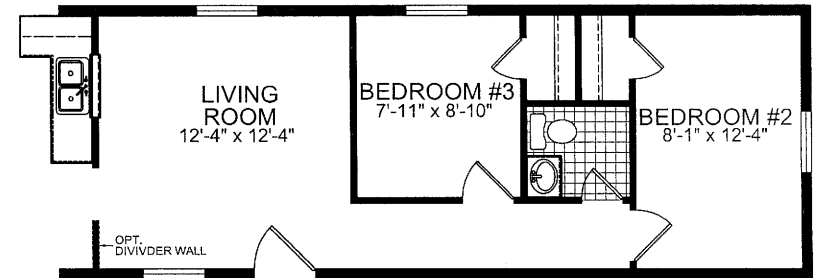

OPT. FULL BATH

OPT. HALF BATH

MODEL 007-619

3 BEDROOM, 1 BATH
 NOMINAL SIZE: 14' x 70'
 ACTUAL SIZE: 13'-4" x 66'-0"
 TOTAL AREA: 880 SQ. FT.