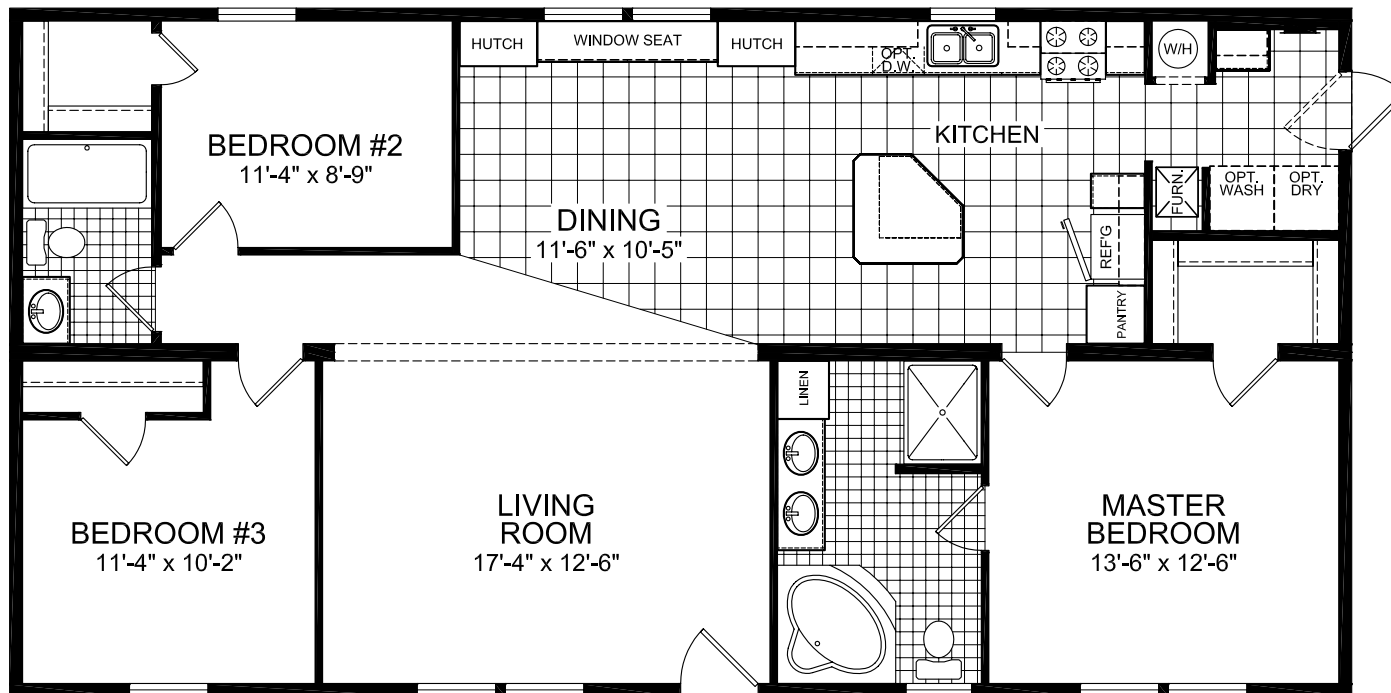

OPT. STAIRWELL

OPT. SLIDING PATIO DOOR

MODEL 624

3 BEDROOM, 2 BATH
 NOMINAL SIZE: 28' x 56'
 ACTUAL SIZE: 26'-8" x 52'-0"
 TOTAL AREA: 1386 SQ. FT.