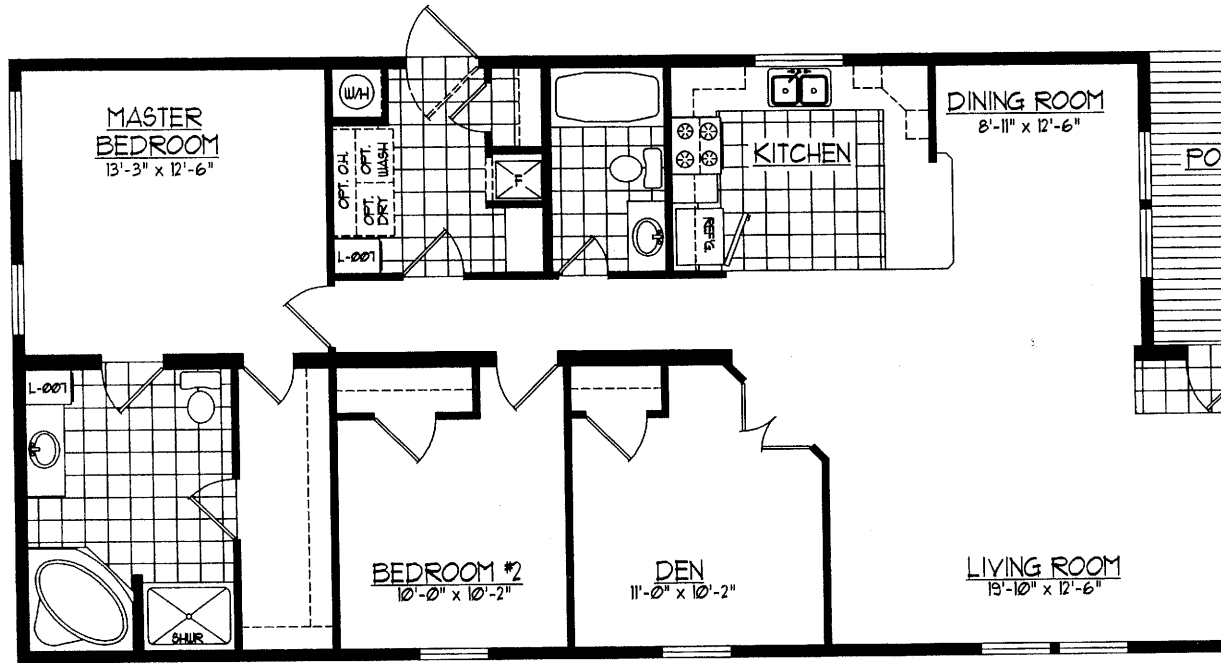

OPT. BEDROOM #3

OPT. BASEMENT

2 BDRM W/DEN MODEL 640 28' x 60'
ACTUAL DIMENSIONS 26'-8" x 56'-0"
TOTAL AREA = 1493 SQ. FT