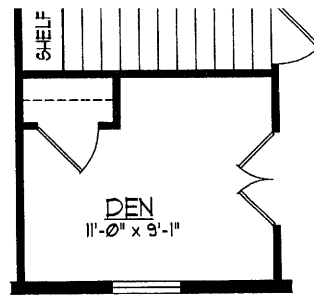

OPT. BEDROOM #3

OPT. BASEMENT

2 BDRM W/DEN MODEL 640 28' x 60'
ACTUAL DIMENSIONS 26'-8" x 56'-0"
TOTAL AREA = 1493 SQ. FT