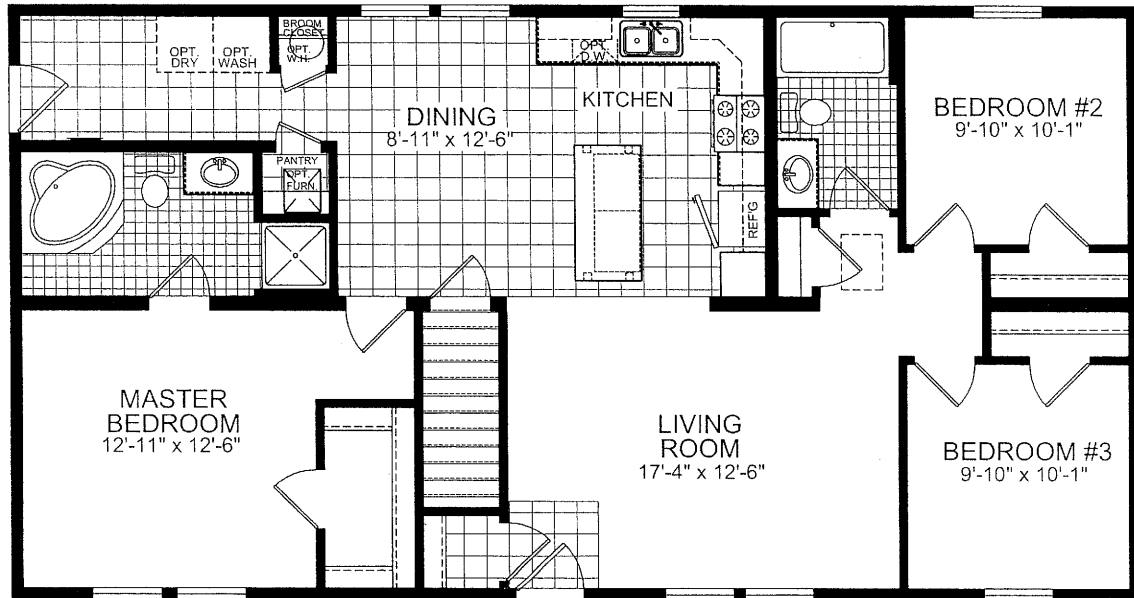

OPT. ULTIMATE KITCHEN

MODEL 0650-07

3 BEDROOM, 2 BATH
 ACTUAL SIZE: 50'-0" x 26'-8"
 TOTAL AREA: 1334 SQ. FT.