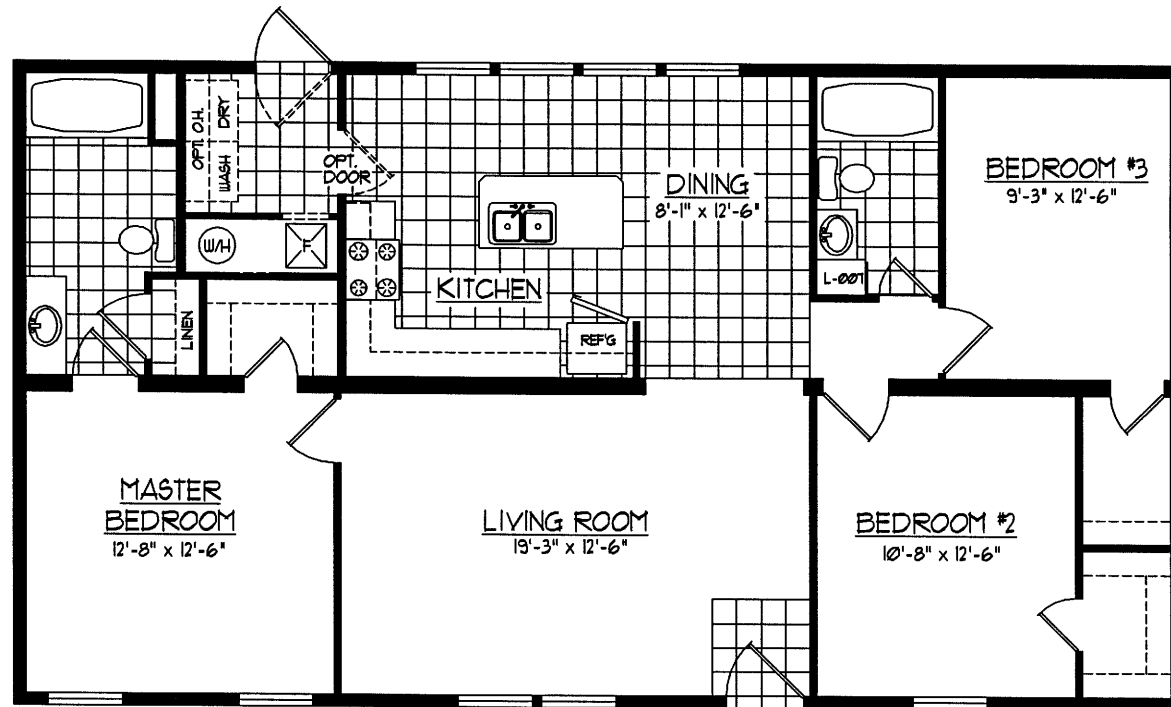

OPT. MASTER BATHROOM

MODEL 534 3 BEDROOM 28' x 52'  
 ACTUAL DIMENSIONS 26'-8" x 48'-0"  
 TOTAL AREA = 1280 SQ. FT