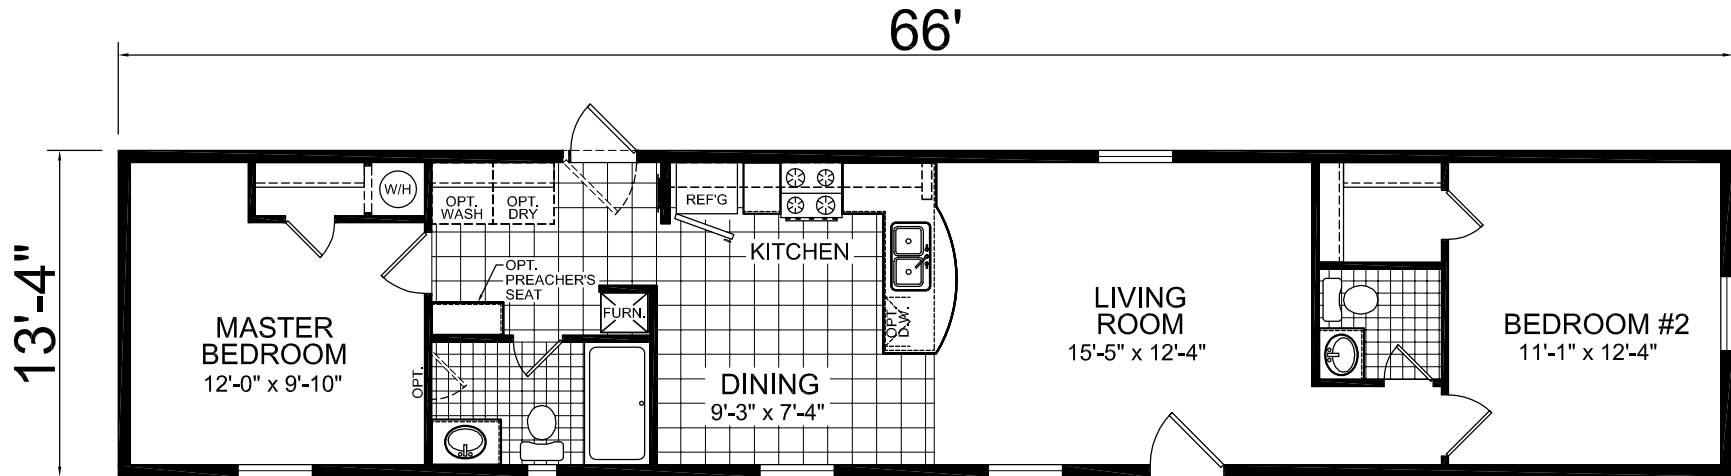

OPT. FULL BATH

**MODEL 014**

3 BEDROOM, 1 BATH  
 TOTAL AREA: 880 SQ. FT.