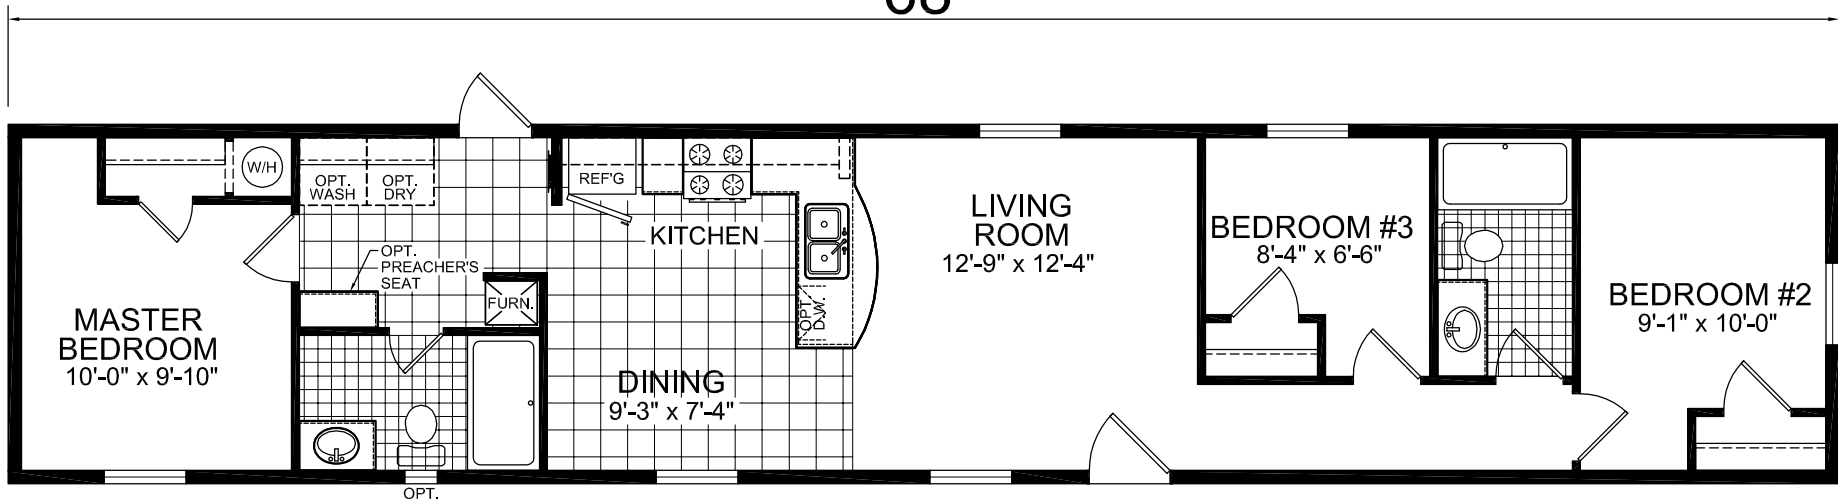

68'

13'-4"

MODEL 018

3 BEDROOM, 2 BATH
TOTAL AREA: 907 SQ. FT.