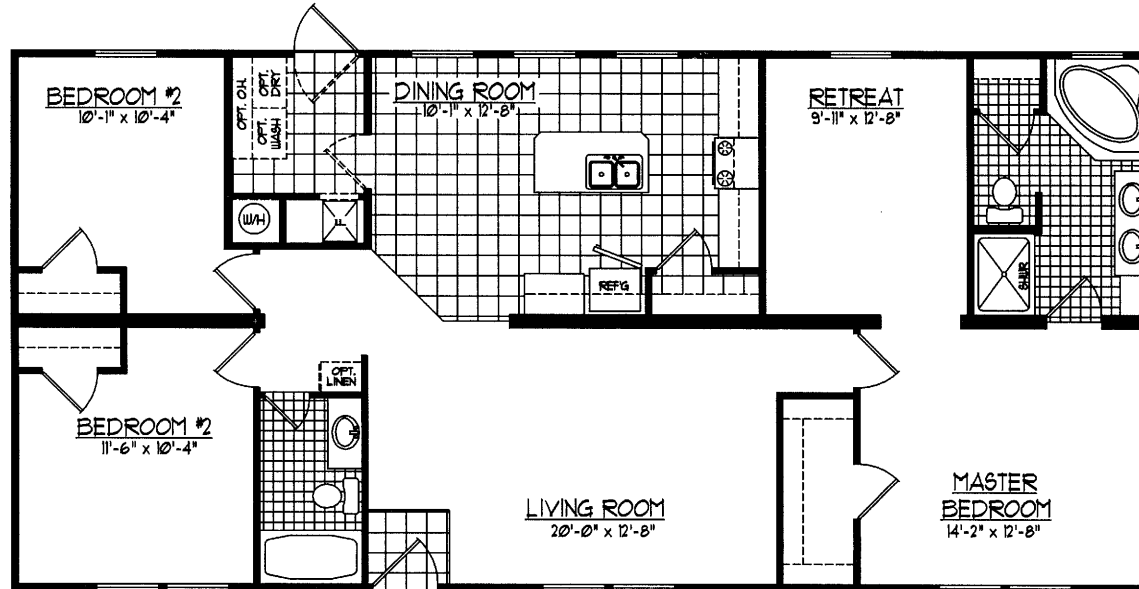

OPT. BEDROOM #4

OPT. ULTIMATE KITCHEN

OPT. SUITE RETREAT

MODEL 601 3 BEDROOM 28' x 60'
ACTUAL DIMENSIONS 26'-8" x 56'-0"
TOTAL AREA = 1493 SQ. FT

2x4 SIDEWALLS