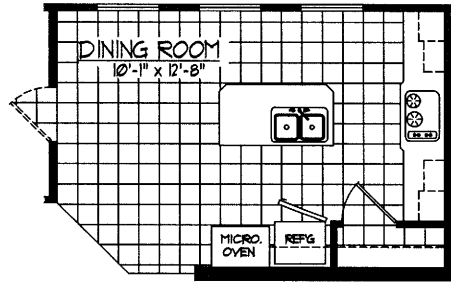

OPT. BEDROOM #4

OPT. ULTIMATE KITCHEN

OPT. SUITE RETREAT

MODEL 601 3 BEDROOM 28' x 60'
ACTUAL DIMENSIONS 26'-8" x 56'-0"
TOTAL AREA = 1493 SQ. FT

2x4 SIDEWALLS