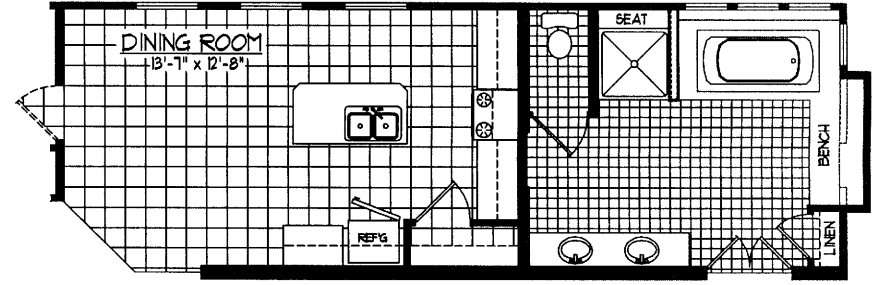

OPT. BEDROOM #4

OPT. ULTIMATE KITCHEN

OPT. SUITE RETREAT

MODEL 601 3 BEDROOM 28' x 60'
ACTUAL DIMENSIONS 26'-8" x 56'-0"
TOTAL AREA = 1493 SQ. FT

2x4 SIDEWALLS