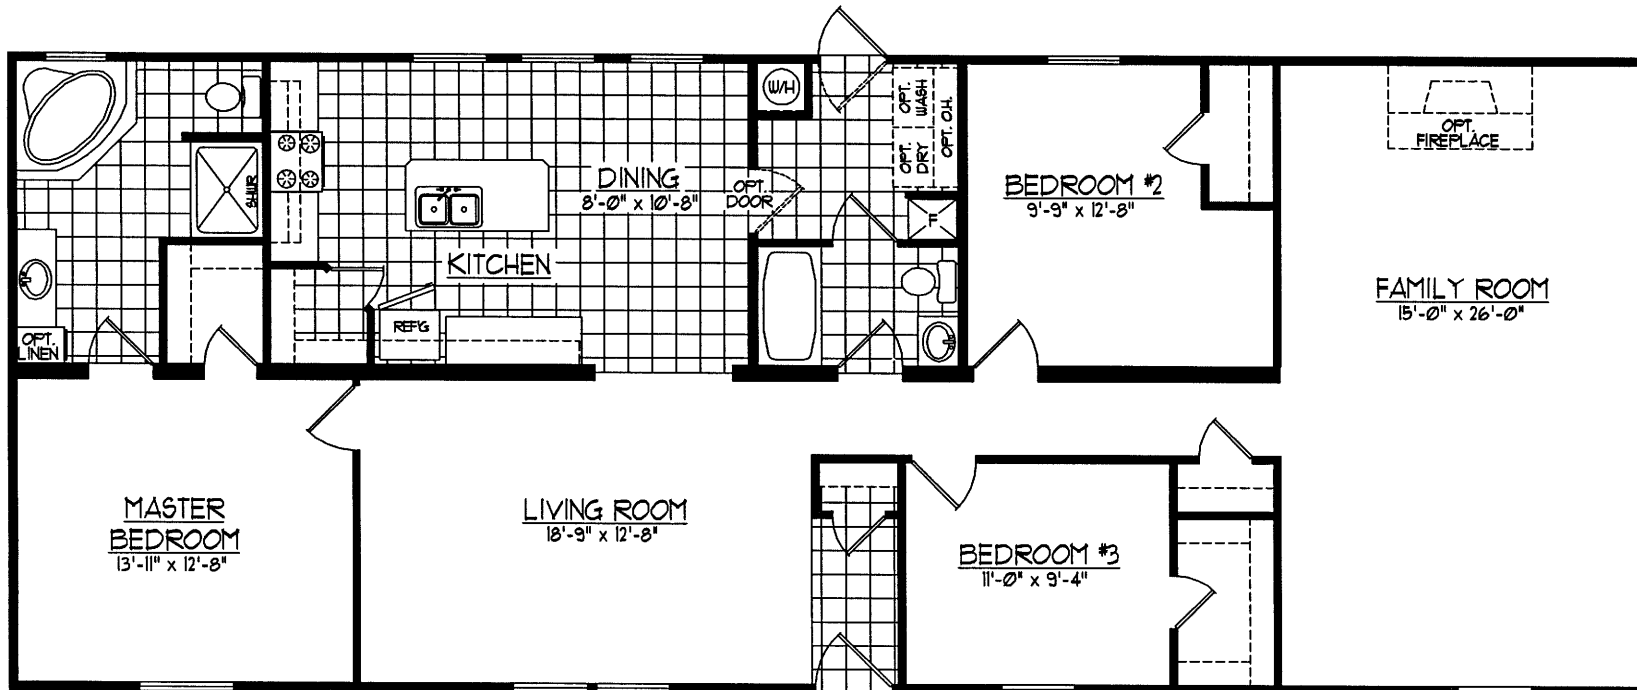

OPT. ENT. WALL

OPT. 1/2 BATH

OPT. BEDROOM #4

3 BEDROOM MODEL 613 28' x 72'
 ACTUAL DIMENSIONS 26'-8" x 68'-0"
 TOTAL AREA = 1813 SQ. FT