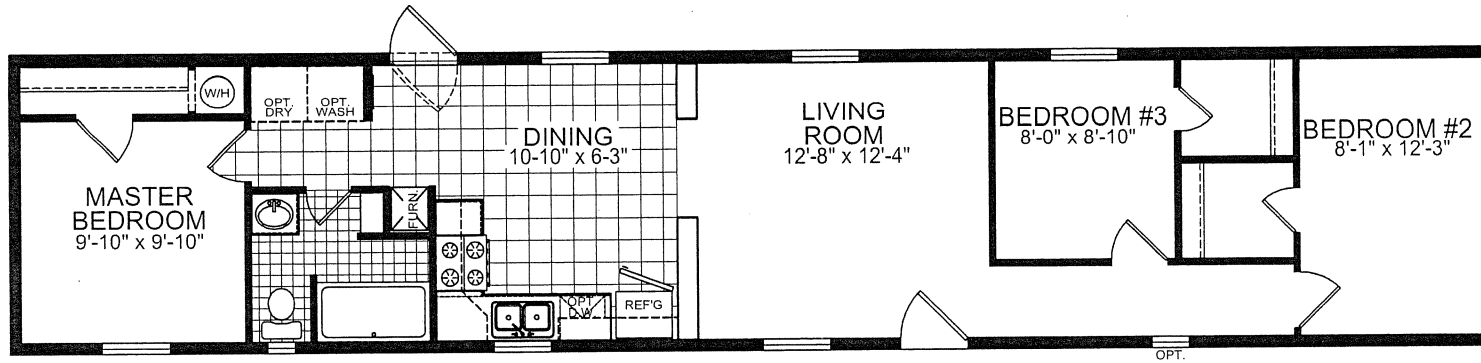

OPT. HALF BATH

OPT. FULL BATH

OPT.

OPT. WALK-A-BAY

**MODEL 846**

3 BEDROOM, 1 BATH

NOMINAL SIZE: 14' x 70'

ACTUAL SIZE: 13'-4" x 66'-0"

TOTAL AREA: 880 SQ. FT.