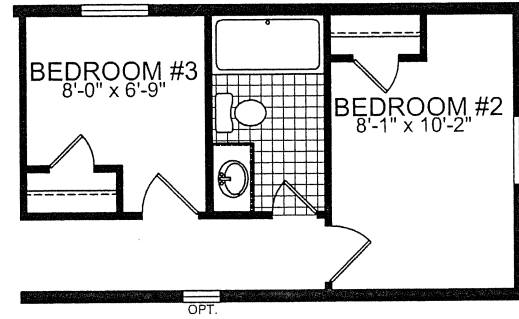

OPT. HALF BATH

OPT. FULL BATH

OPT.

OPT. WALK-A-BAY

**MODEL 846**

3 BEDROOM, 1 BATH

NOMINAL SIZE: 14' x 70'

ACTUAL SIZE: 13'-4" x 66'-0"

TOTAL AREA: 880 SQ. FT.