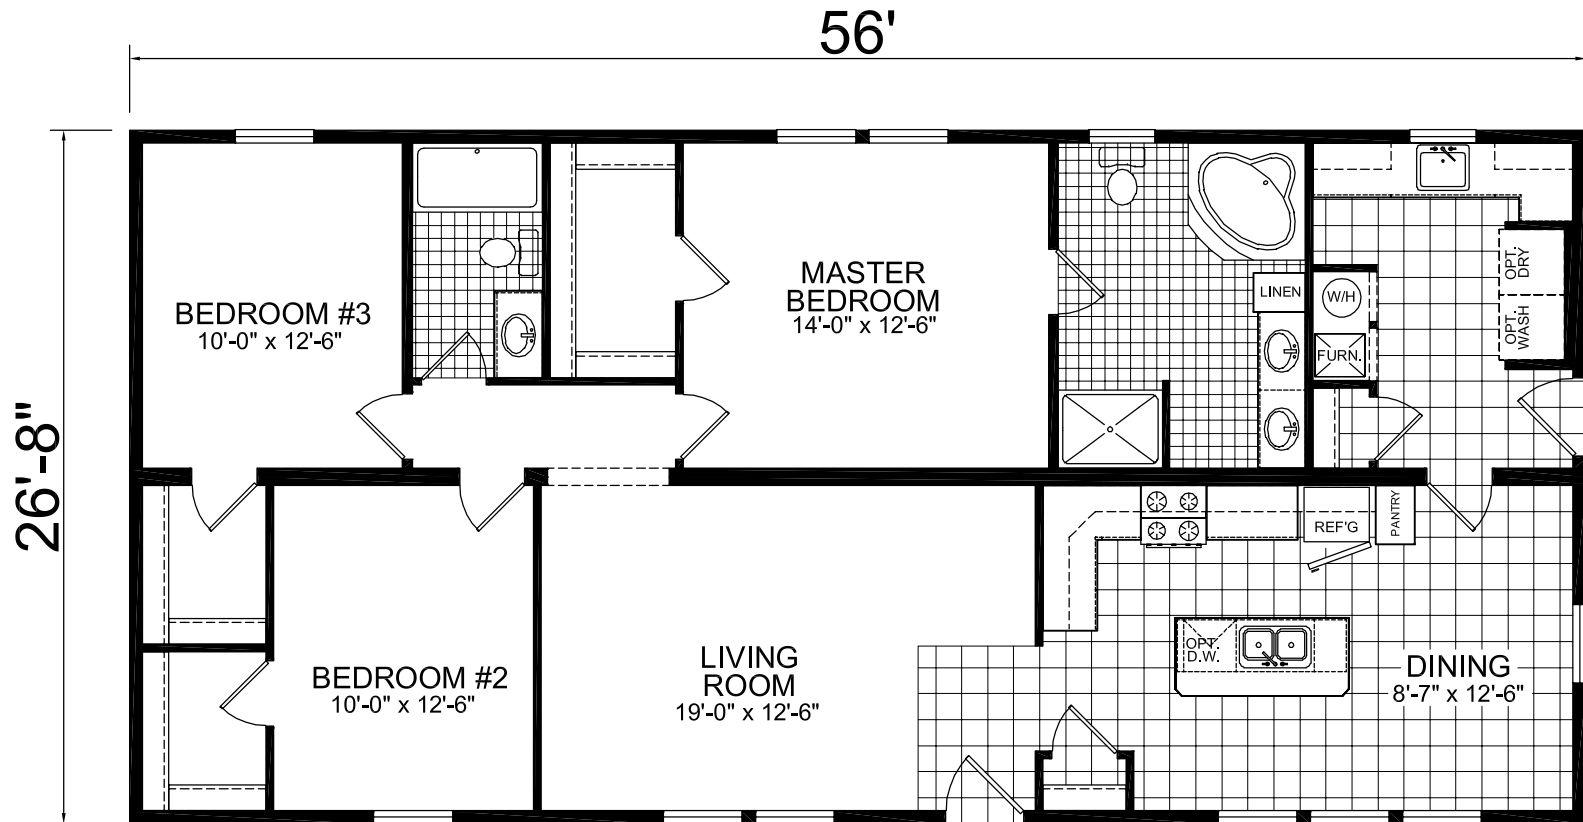

OPT. BASEMENT ENTRY

**MODEL 851**

3 BEDROOM, 2 BATH  
 NOMINAL SIZE: 28' x 60'  
 ACTUAL SIZE: 26'-8" x 56'-0"  
 TOTAL AREA: 1493 SQ. FT.