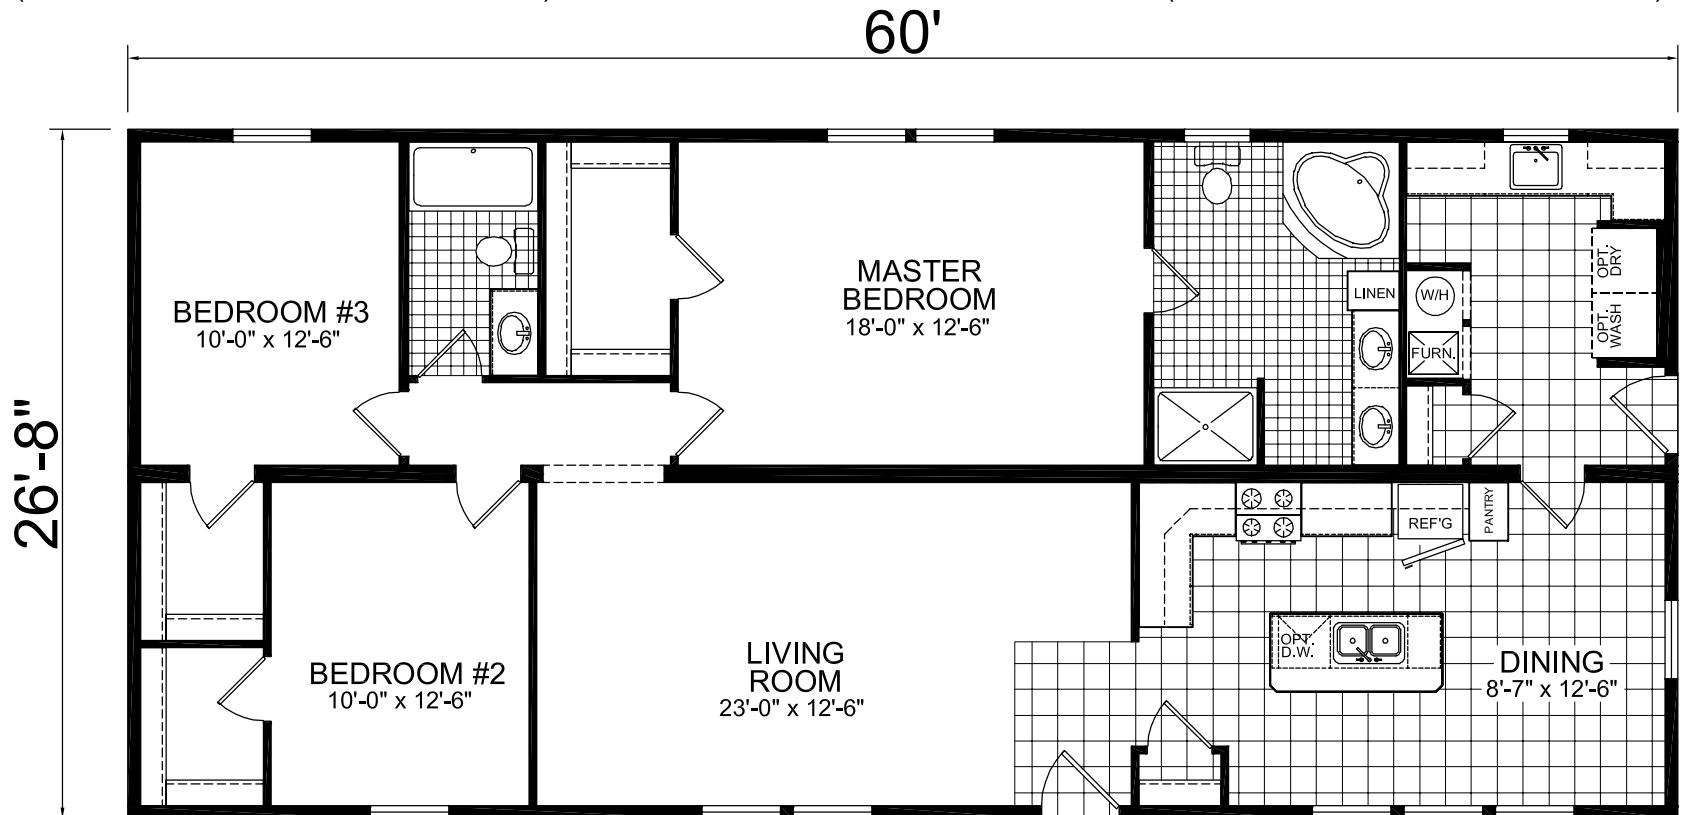

OPT. SUITE RETREAT
(BASEMENT ENTRY NOT AVAILABLE)

OPT. BASEMENT ENTRY
(SUITE RETREAT NOT AVAILABLE)

MODEL 852

3 BEDROOM, 2 BATH
 NOMINAL SIZE: 28' x 64'
 ACTUAL SIZE: 26'-8" x 60'-0"
 TOTAL AREA: 1600 SQ. FT.