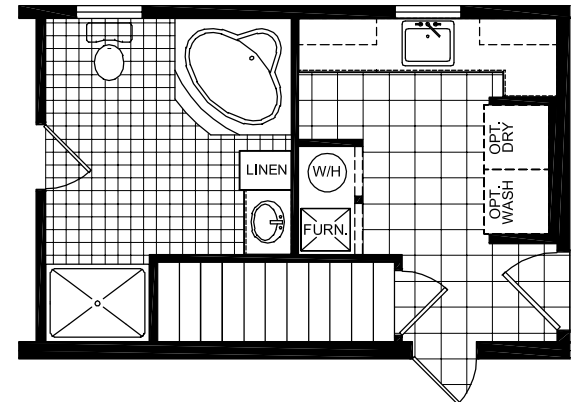

OPT. SUITE RETREAT
(BASEMENT ENTRY NOT AVAILABLE)

OPT. BASEMENT ENTRY
(SUITE RETREAT NOT AVAILABLE)

MODEL 852

3 BEDROOM, 2 BATH
 NOMINAL SIZE: 28' x 64'
 ACTUAL SIZE: 26'-8" x 60'-0"
 TOTAL AREA: 1600 SQ. FT.