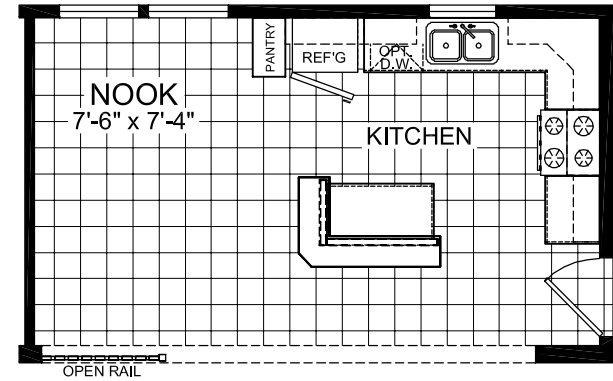

OPT. BASEMENT ENTRY

OPT. WINDOW SEAT

OPT. DOOR

MODEL 853

3 BEDROOM, 2 BATH
 NOMINAL SIZE: 28' x 60'
 ACTUAL SIZE: 26'-8" x 56'-0"
 TOTAL AREA: 1493 SQ. FT.