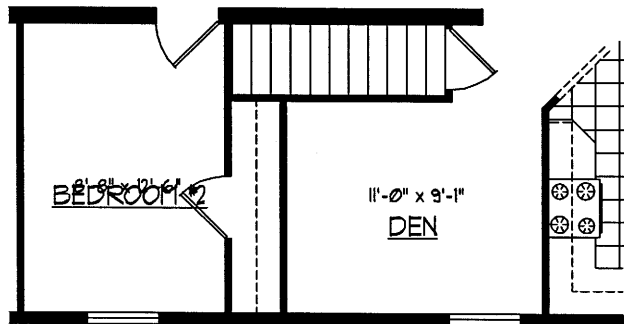

MODEL 420 G 3 BEDROOM 28' x 60'
 ACTUAL DIMENSIONS 26'-8" x 56'-0"
 TOTAL AREA = 1493 SQ. FT

OPT. BEDROOM #3

OPT. STAIRWELL