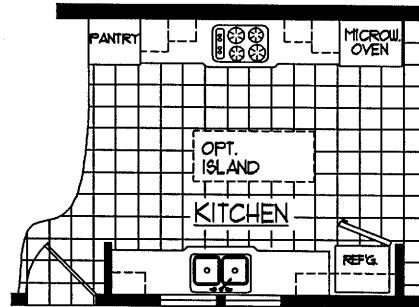

OPT. HEARTH KITCHEN

OPT. ULTIMATE KITCHEN

OPT. M. BATH

3 BEDROOM MODEL 617 28' x 64'
ACTUAL DIMENSIONS 26'-8" x 60'-0"
TOTAL AREA = 1600 SQ. FT