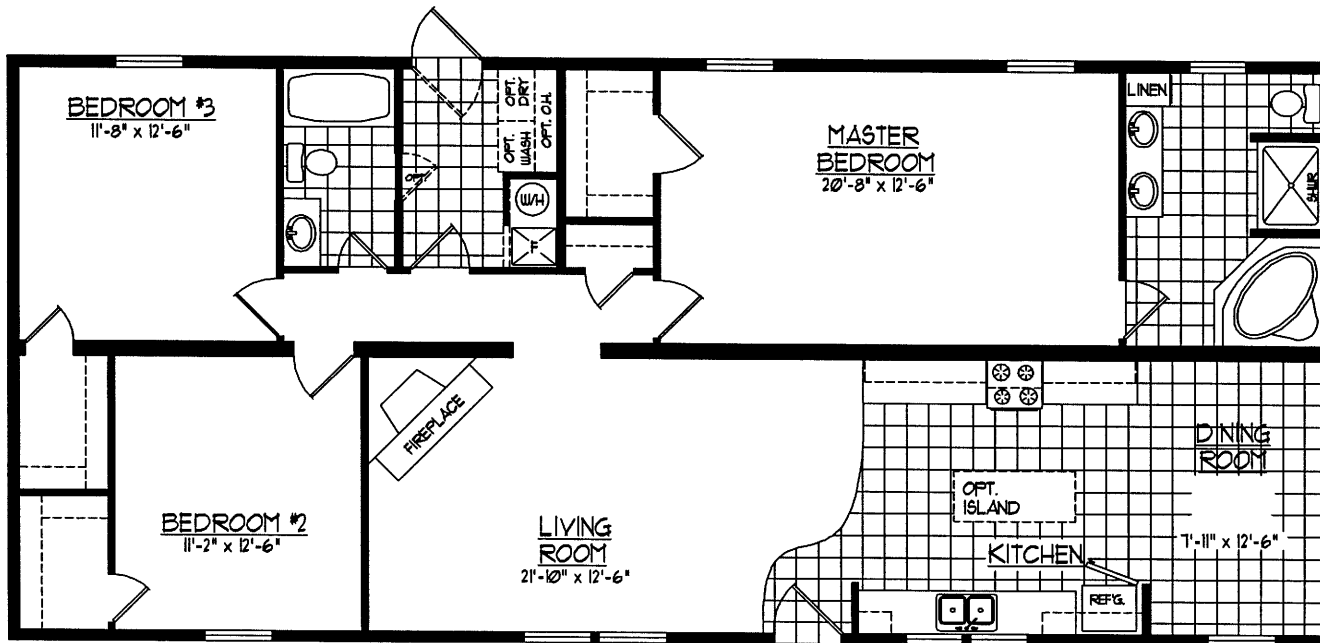

OPT. HEARTH KITCHEN

OPT. ULTIMATE KITCHEN

OPT. M. BATH

3 BEDROOM MODEL 617 28' x 64'
ACTUAL DIMENSIONS 26'-8" x 60'-0"
TOTAL AREA = 1600 SQ. FT