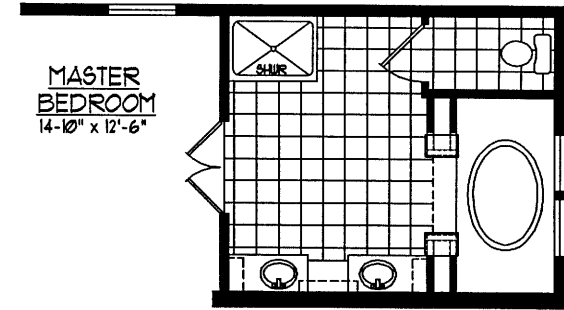

OPT. HEARTH KITCHEN

OPT. ULTIMATE KITCHEN

OPT. M. BATH

3 BEDROOM MODEL 617 28' x 64'
ACTUAL DIMENSIONS 26'-8" x 60'-0"
TOTAL AREA = 1600 SQ. FT