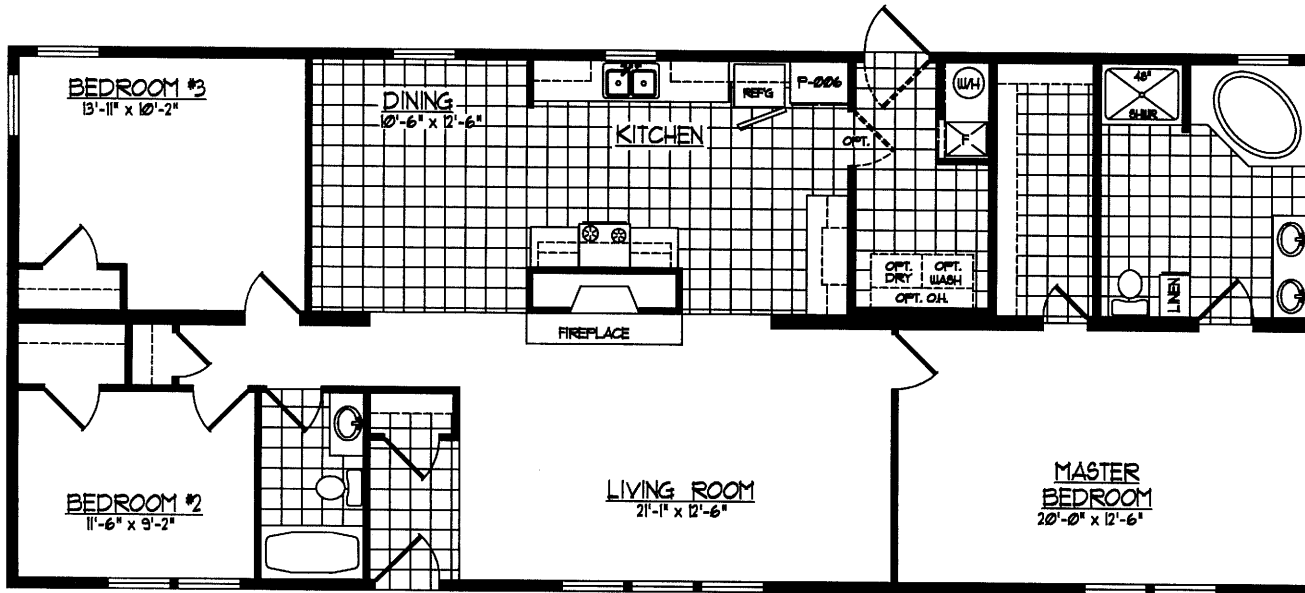

OPT. STAIRWELL

OPT. ULTIMATE KITCHEN

OPT. SUITE RETREAT

MODEL 643G 3 BEDROOM 28' x 68'
ACTUAL DIMENSIONS 26'-8" x 64'-0"
TOTAL AREA 1706 SQ FT