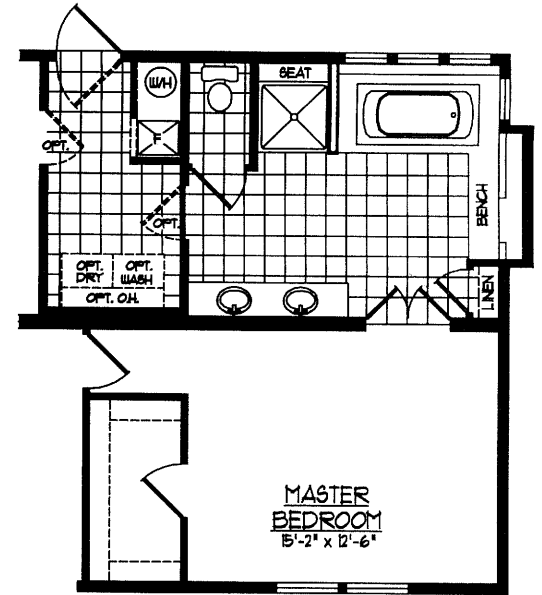

OPT. STAIRWELL

OPT. ULTIMATE KITCHEN

OPT. SUITE RETREAT

MODEL 643G 3 BEDROOM 28' x 68'
ACTUAL DIMENSIONS 26'-8" x 64'-0"
TOTAL AREA 1706 SQ FT