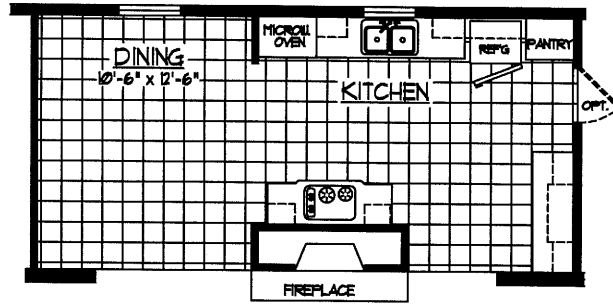

OPT. STAIRWELL

OPT. ULTIMATE KITCHEN

OPT. SUITE RETREAT

MODEL 643G 3 BEDROOM 28' x 68'
ACTUAL DIMENSIONS 26'-8" x 64'-0"
TOTAL AREA 1706 SQ FT