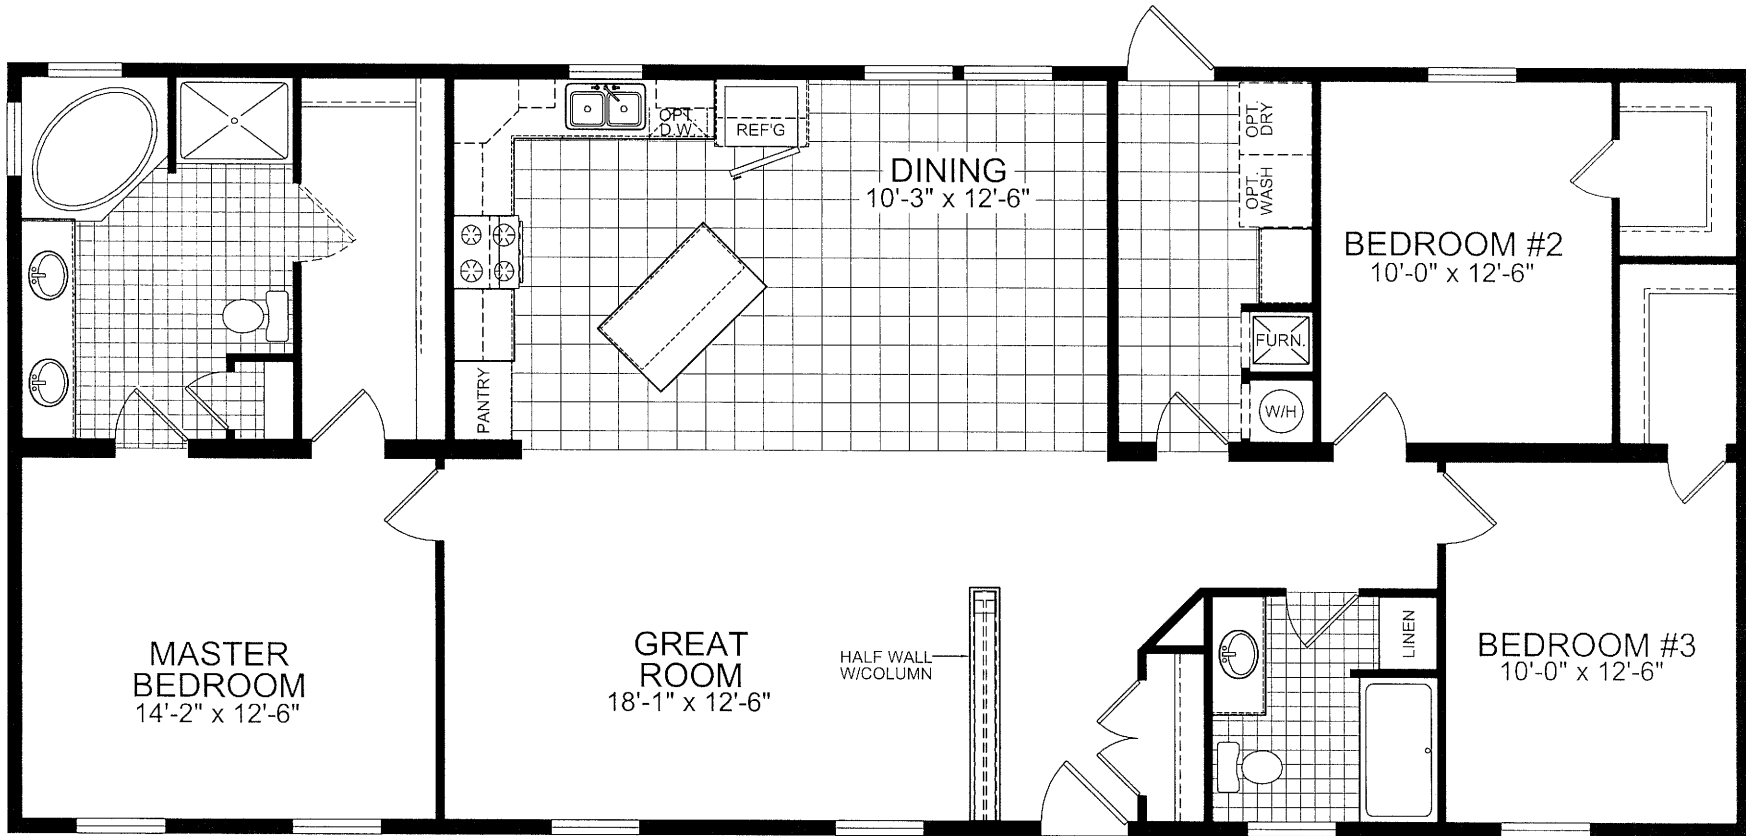

OPT. M. BATH

OPT. KITCHEN

MODEL 007-729

3 BEDROOM, 2 BATH
 NOMINAL SIZE: 28' x 64'
 ACTUAL SIZE: 26'-8" x 60'-0"
 TOTAL AREA: 1600 SQ. FT.