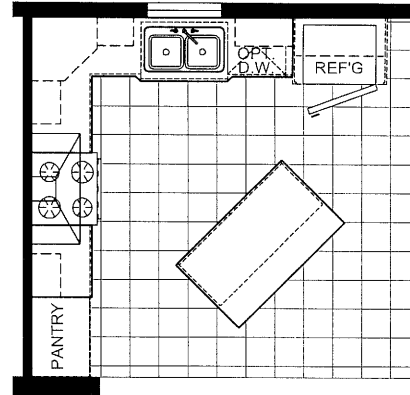

OPT. M. BATH

OPT. KITCHEN

MODEL 007-729

3 BEDROOM, 2 BATH
 NOMINAL SIZE: 28' x 64'
 ACTUAL SIZE: 26'-8" x 60'-0"
 TOTAL AREA: 1600 SQ. FT.