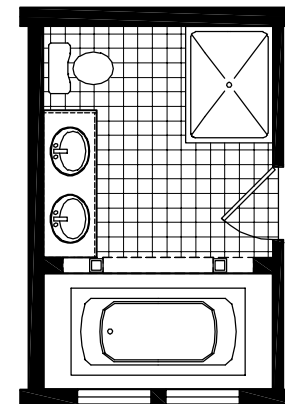

KITCHEN

REFG

MICRO  
OVEN

OPT. ULTIMATE KITCHEN

OPT. ISLAND

DINING  
12'-11" x 10'-9"  
OPT. WINDOW SEAT

OPT. COFFER CEILING  
INSTALLED ABOVE ISLAND

OPT. MASTER BATH

**MODEL 0737-07 SIGNATURE**

3 BEDROOM, 2 BATH  
ACTUAL SIZE: 26'-8" x 56'-0"  
TOTAL AREA: 1493 SQ. FT.