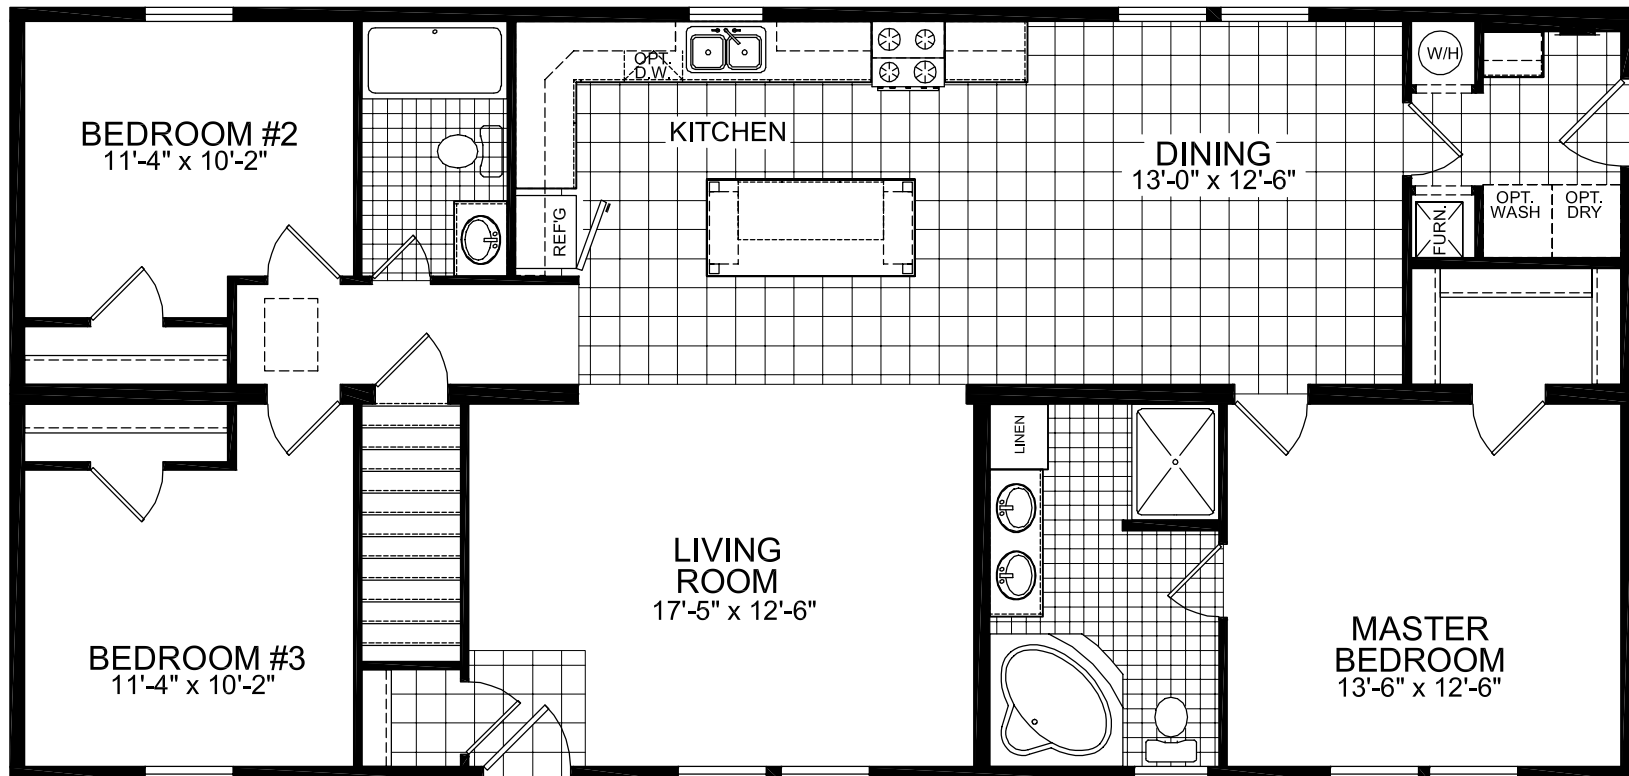

KITCHEN

REFG

MICRO  
OVEN

OPT. ULTIMATE KITCHEN

OPT. ISLAND

DINING  
12'-11" x 10'-9"  
OPT. WINDOW SEAT

OPT. COFFER CEILING  
INSTALLED ABOVE ISLAND

OPT. MASTER BATH

**MODEL 0737-07 SIGNATURE**

3 BEDROOM, 2 BATH  
ACTUAL SIZE: 26'-8" x 56'-0"  
TOTAL AREA: 1493 SQ. FT.