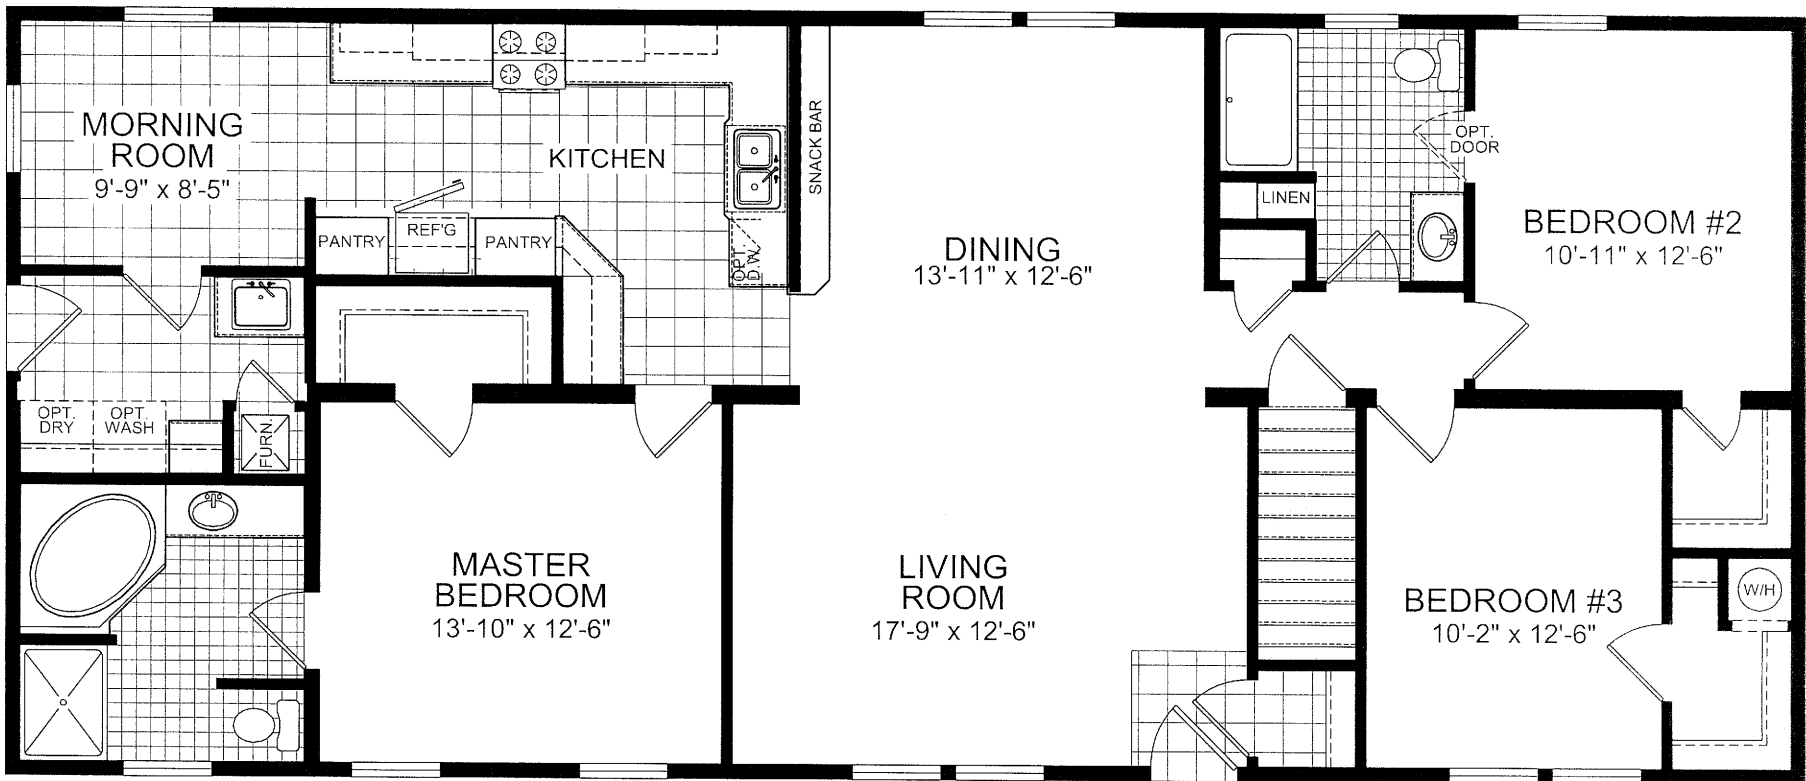

OPT. ULTIMATE KITCHEN

MODEL 0951-07

3 BEDROOM, 2 BATH

ACTUAL SIZE: 26'-8" x 62'-0"

TOTAL AREA: 1654 SQ. FT.