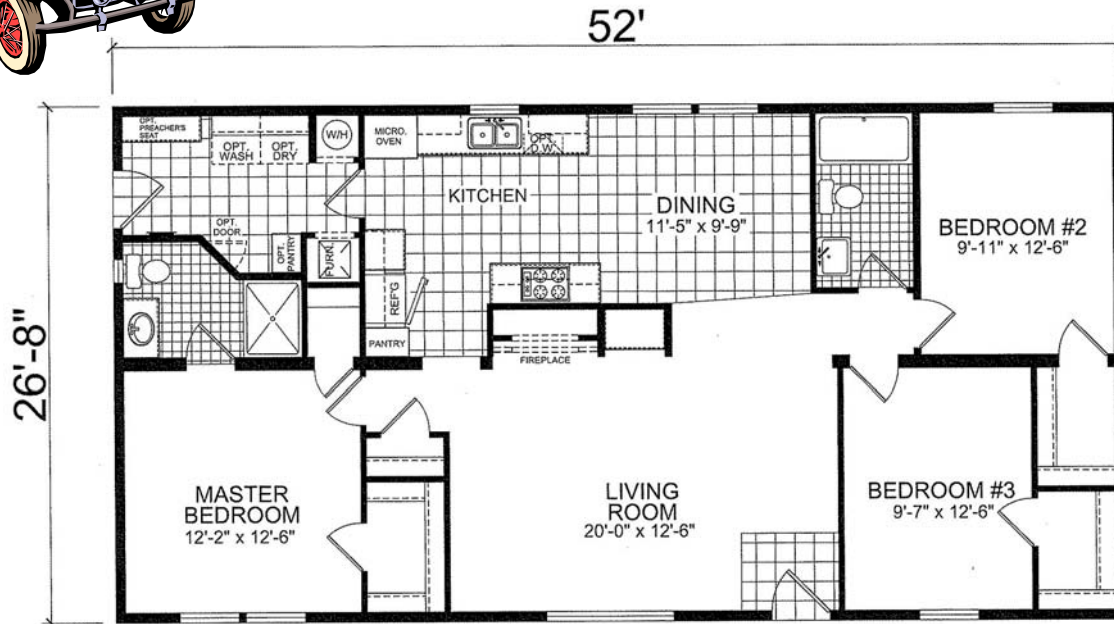

Classic Series by CHAMPION

MODEL 932
 3 BEDROOM, 2 BATH
 ACTUAL SIZE: 26'-8" x 52'-0"
 TOTAL AREA: 1387 SQ. FT.

- 7'-6" Sidewalls
- 2" x 6" Exterior Walls 16" O.C With R-19 Insulation
- R-30 Roof and R-26 Floor Insulation
- OSB Exterior Sheathing
- 2" x 6" Floor Joists 16" O.C. with Tongue and Groove Floor Decking
- Stomped Residential Ceilings
- Perimeter Heat Ducts
- Low-E Thermal Windows with Grids
- Large Dormer and Picture Window in Front
- Gas Furnace with Programmable Thermostat
- 200 Amp Electric Service
- Formica Brand Laminate Countertops
- Ceramic Tile Edge and Backsplash in Kitchen and Baths
- Finished Drywall Throughout (Except Closets)
- Plush 18 oz. Carpet with 6lb. Rebond Pad
- Vinyl Foyer
- 22 Cu. Ft. 2 Door Side x Side Refrigerator with Ice Maker and Water in Door
- Deluxe Dishwasher
- 30" Cook Top Gas or Electric with Range Hood
- Wall Oven with Built in Cabinet Microwave
- Wood Front Fireplace with TV Mount Prep Over Fireplace
- Steel Front and 9-Lite Rear Doors with Deadbolt Locks and Storm Doors
- 6-Panel Interior Doors
- Skylight in Hall Bathroom
- Exterior Electrical Receptacles at Front and Rear Doors
- Overhead Bedroom Lights with Tulip Lights in the Bathrooms
- Deluxe Porch Lights
- 40 Gallon Electric Water Heater
- Whole House Water Shut-off Valve in Utility
- 48" One Piece Fiberglass Shower in Master Bath
- 60" One Piece Bathtub in Hall with Tub Overdrape
- Porcelain Bath Sinks with Dual Knob Faucets
- Wood Framed Beaded Cabinet Doors with Solid Wood Stiles in Kitchen
- Deep Well Kitchen Sink